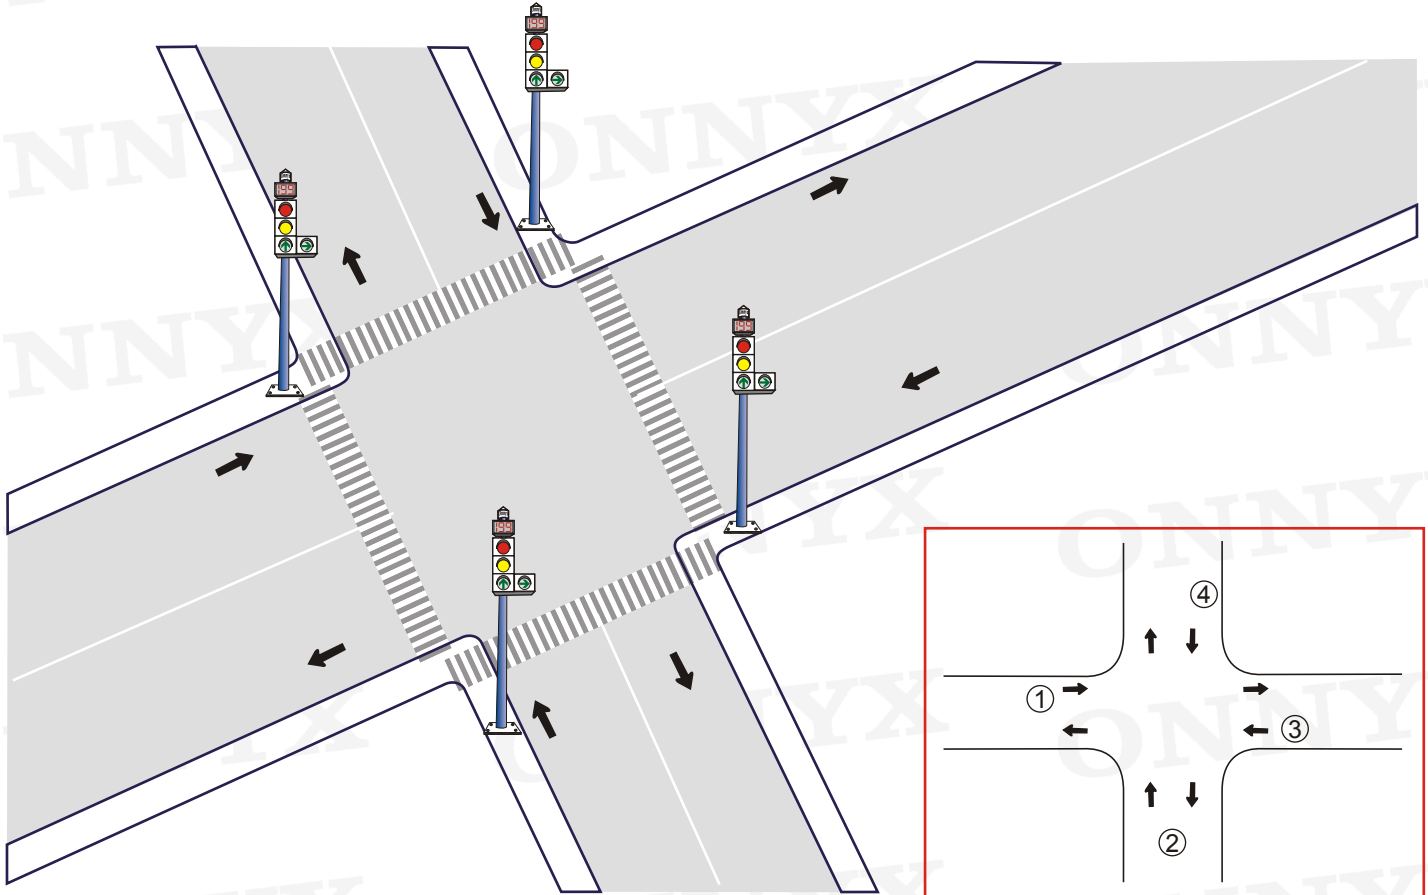

Junction Name:- TT Park Pragati Maidan

Jn. Code:- L-24
District :- NDD
Circle :- Tilak Marg

GPS Location : 28.620670, 77.244193

Plan No.	Time	① ② ③ ④				Total Cycle Time
		Change interval →	Change interval ↑	Change interval ←	Change interval ↓	
1.	06:00-23:00	4 15 Sec.	4 15 Sec.	4 15 Sec.	4 15 Sec.	76 Sec.

Signal Timing – 06:00 – 23:00

Blinker Timing – 23:00 – 06:00

Not to scale

Prepared by : www.onnyx.in