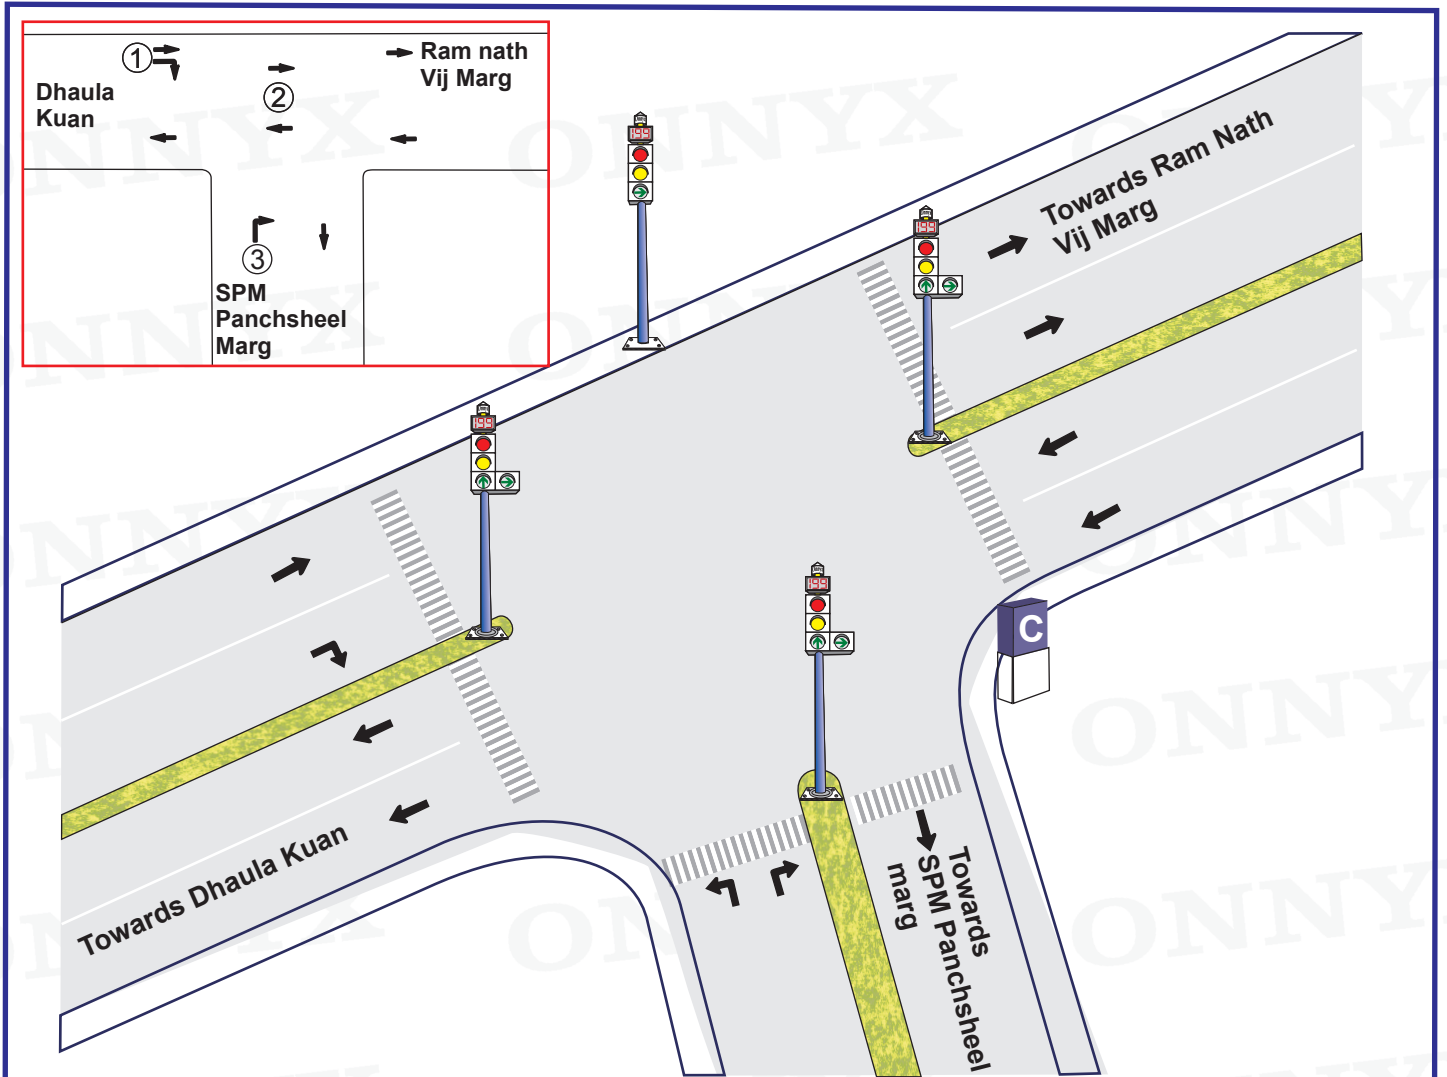

Junction Name:- Siman Boliver Marg

Jn. Code:- N-137

District :- NDD

Circle :- Chanakyapuri

GPS Location : 28.609268, 77.172640

Plan No.	Time	①			②			③			Total Cycle Time
		Change Interval	Signal	Change Interval	Signal	Change Interval	Signal	Change Interval	Signal		
1.	06:00-11:00	5	25 Sec.	5	70 Sec.	5	35 Sec.	5	35 Sec.	145 Sec.	
2.	11:00-17:00	5	25 Sec.	5	80 Sec.	5	40 Sec.	5	40 Sec.	160 Sec.	
3.	17:00-23:00	5	25 Sec.	5	80 Sec.	5	45 Sec.	5	45 Sec.	165 Sec.	

Signal Timing – 06:00 – 23:00

Blinker Timing – 23:00 – 06:00

Not to scale

Prepared by : www.onnyx.in