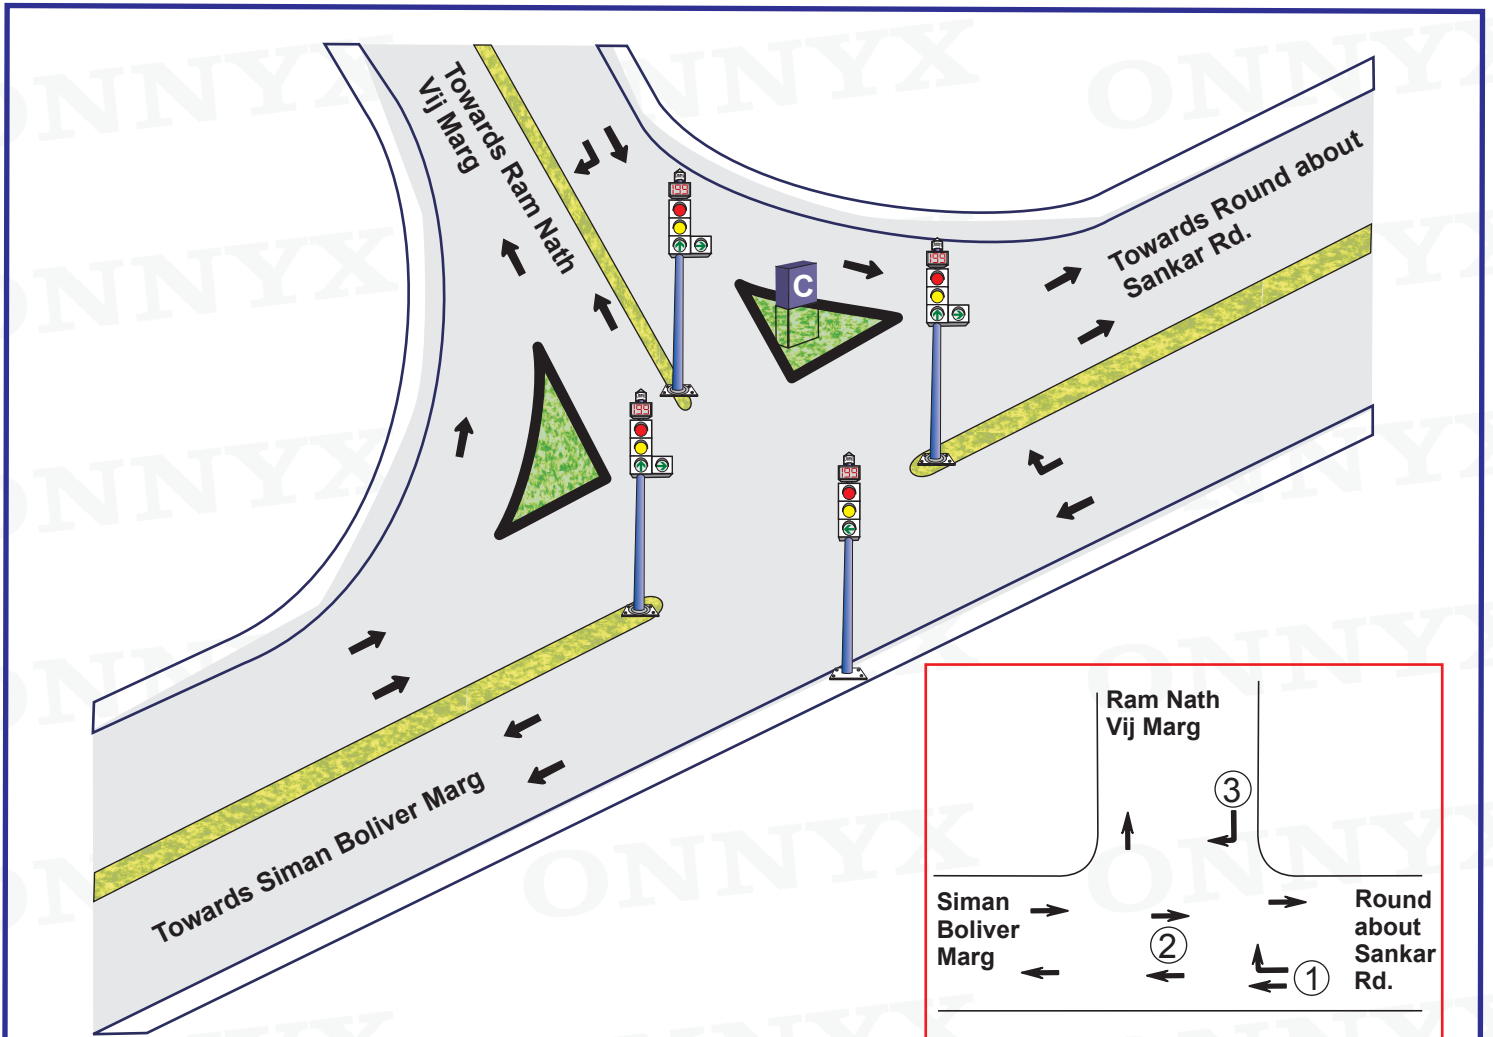

**Junction Name:- Ridge Road Ramnath  
Vij Marg**

**Jn. Code:- N-138  
District :- NDD  
Circle :- Chanakyapuri**

**GPS Location : 28.623737, 77.180654**

①      ②      ③

Plan No.	Time	Change Interval	①	Change Interval	②	Change Interval	③	Total Cycle Time
1.	06:00-11:00	5	25 Sec.	5	60 Sec.	5	35 Sec.	135 Sec.
2.	11:00-17:00	5	25 Sec.	5	55 Sec.	5	40 Sec.	135 Sec.
3.	17:00-21:00	5	50 Sec.	5	65 Sec.	5	70 Sec.	200 Sec.
4.	21:00-23:00	5	25 Sec.	5	50 Sec.	5	50 Sec.	140 Sec.

**Signal Timing – 06:00--23:00**

**Blinker Timing – 23:00--06:00**

**Not to scale**

Prepared by : [www.onnyx.in](http://www.onnyx.in)