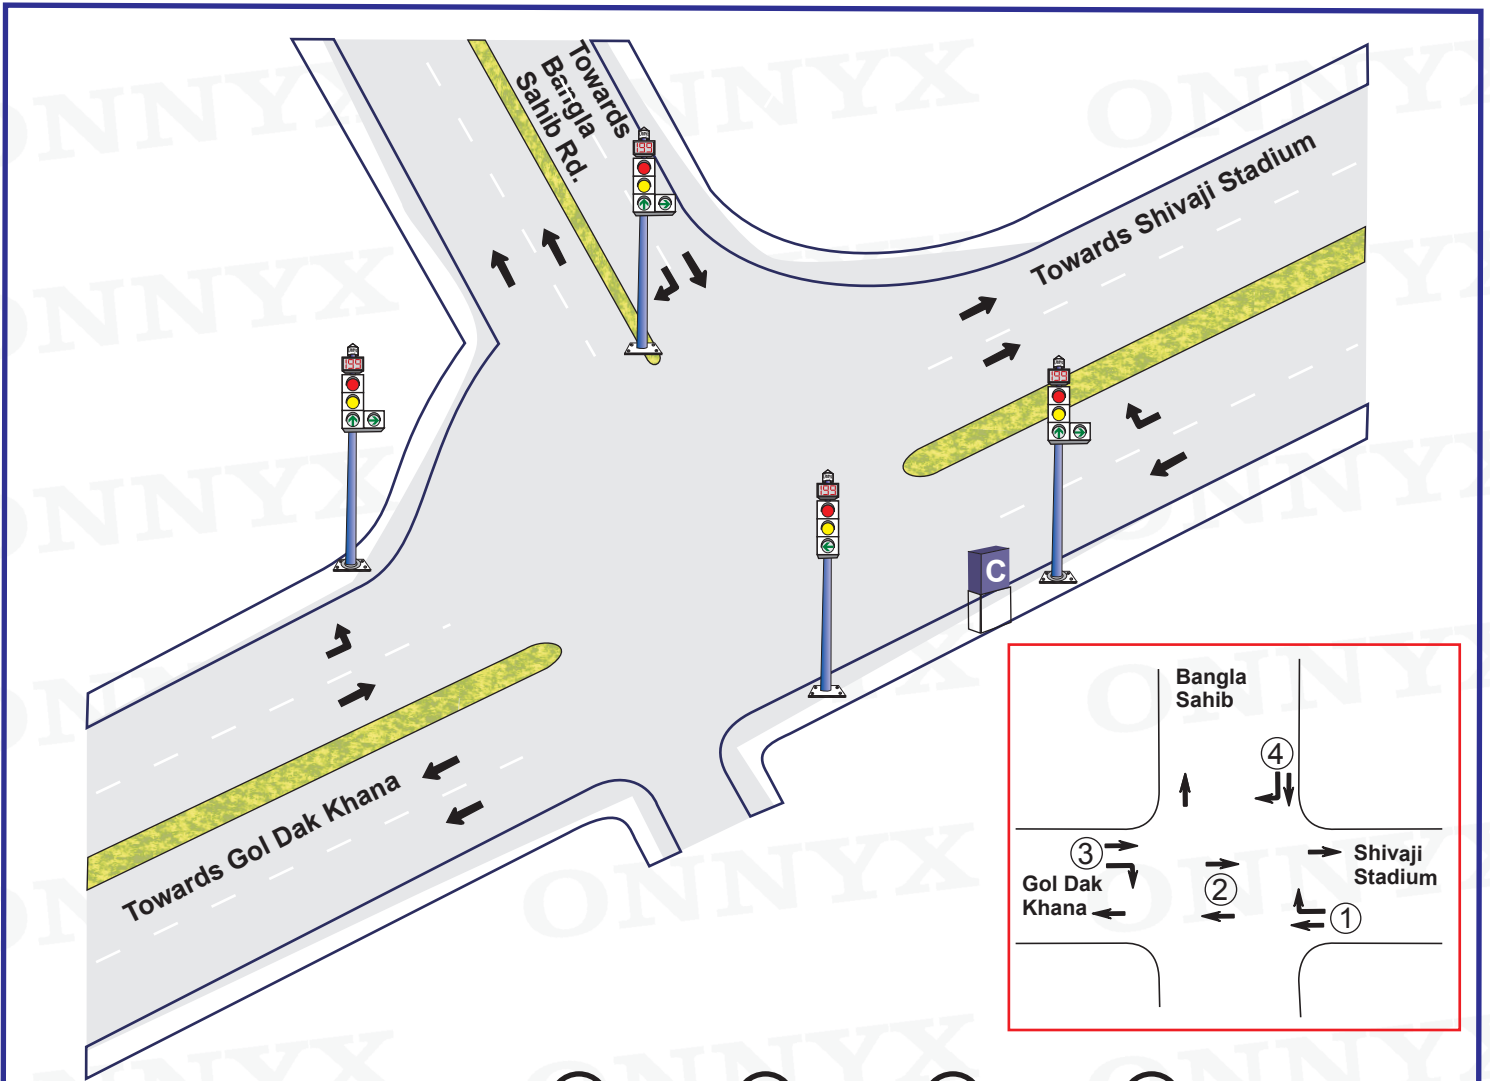

Junction Name:- Bangla Sahib
Gurudwara

Jn. Code:- N-15
District :- NDD
Circle :- Parliament Street

GPS Location : 28.627911, 77.208692

① ② ③ ④

Plan No.	Time	Change interval		Change interval		Change interval		Change interval		Total Cycle Time
1.	06:00-08:00	4	25 Sec.	4	40 Sec.	4	25 Sec.	4	30 Sec.	136 Sec.
2.	08:00-11:00	4	25 Sec.	4	55 Sec.	4	30 Sec.	4	30 Sec.	156 Sec.
3.	11:00-17:00	4	25 Sec.	4	50 Sec.	4	35 Sec.	4	25 Sec.	151Sec.
4.	17:00-23:00	4	25 Sec.	4	40 Sec.	4	25 Sec.	4	30 Sec.	136 Sec.

Signal Timing – 06:00--23:00

Blinker Timing – 23:00--06:00

Not to scale

Prepared by : www.onnyx.in