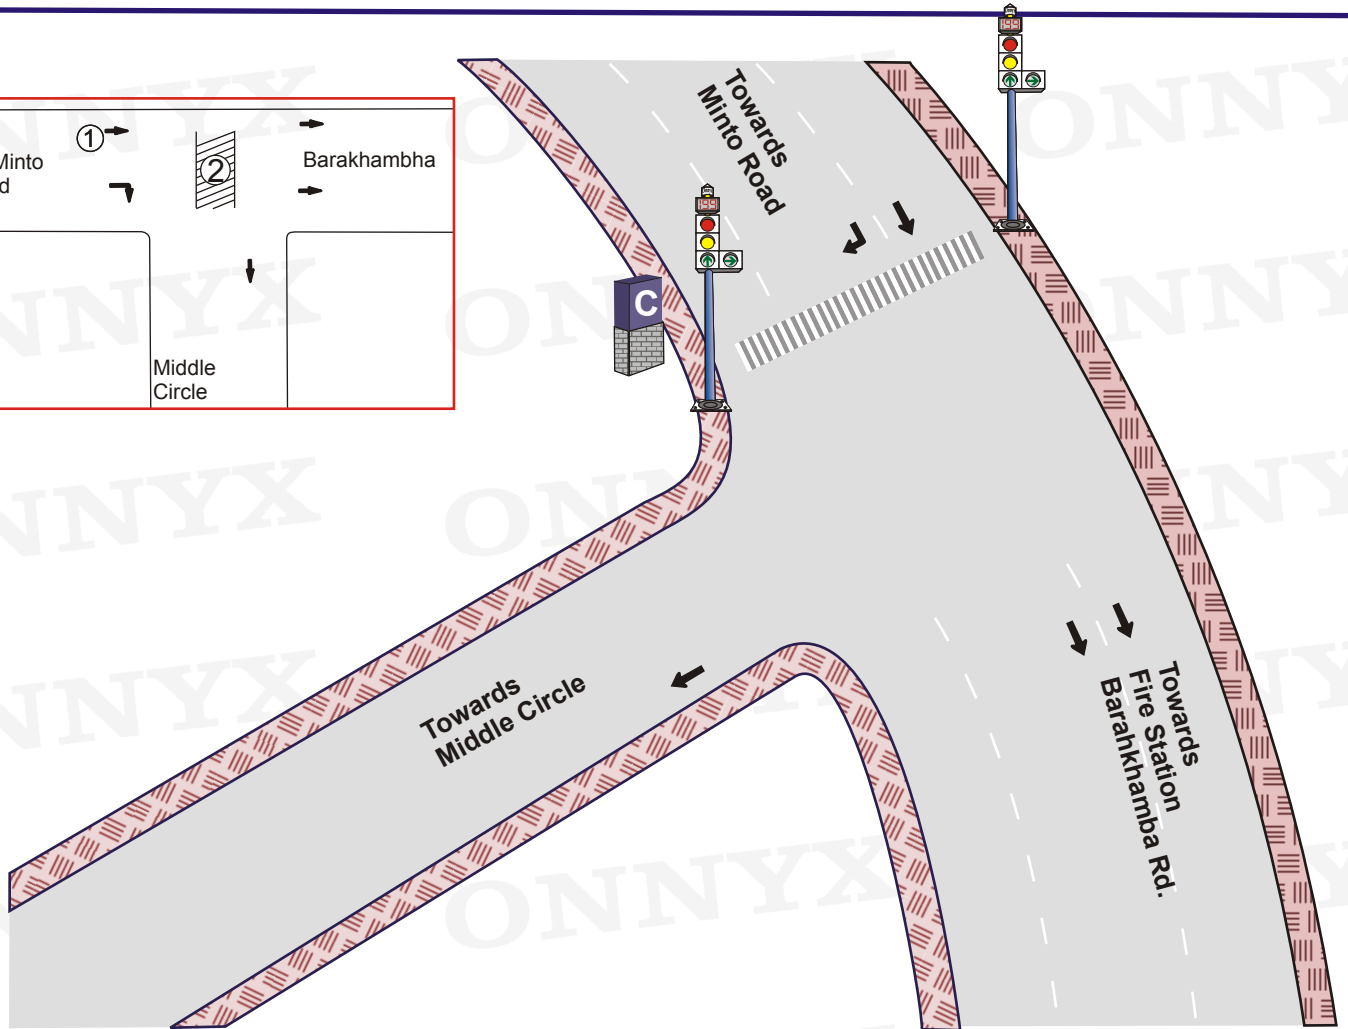

Junction Name:- Narula Outer Circle

Jn. Code :- N-156

District :- NDD

Circle :- Parliament Street

GPS Location : 28.634105, 77.222602

Plan No.	Time	①		②		Total Cycle Time
		Change interval	Signal	Change interval	Signal	
1.	06:00-23:00	4	70 Sec.	4	15 Sec.	93 Sec.

Signal Timing – 06:00 – 23:00

Blinker Timing – 23:00 – 06:00

Not to scale

Prepared by : www.onnyx.in