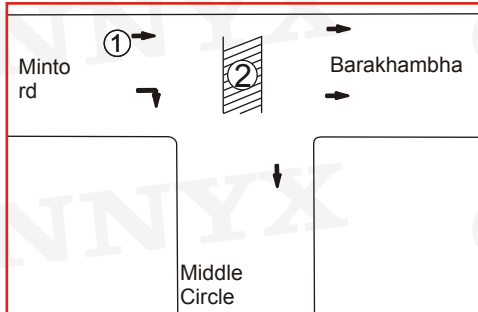

Junction Name:- Narula Outer Circle

Jn. Code :- N-156

District :- NDD

Circle :- Parliament Street

GPS Location : 28.634105, 77.222602

Plan No.	Time	①		②		Total Cycle Time
		Change interval	Signal	Change interval	Signal	
1.	06:00-23:00	4	70 Sec.	4	15 Sec.	93 Sec.