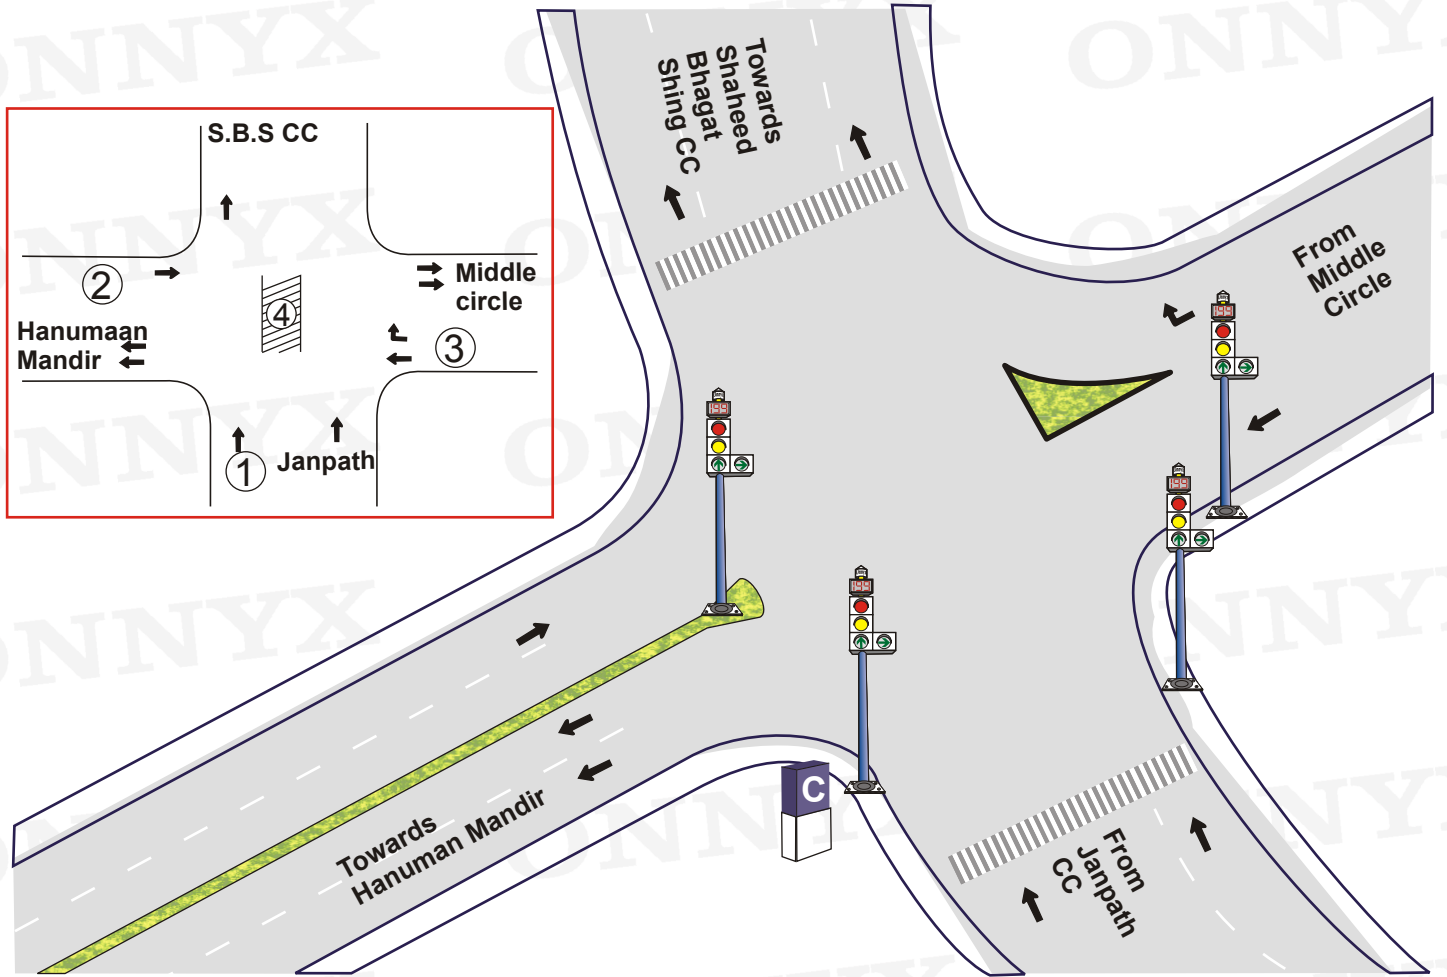

Junction Name:- Baba Khadak Singh
Outer Circle

Jn. Code :- N-16
District :- NDD
Circle :- Parliament Street

GPS Location : 28.631489, 77.216678

Plan No.	Time	①		②		③		④		Total Cycle Time
		Change Interval	Signal	Change Interval	Signal	Change Interval	Signal	Change Interval	Signal	
1.	06:00-23:00	4	30 Sec.	4	60 Sec.	4	25 Sec.	4	10 Sec.	141 Sec.

Signal Timing – 06:00 – 23:00

Blinker Timing – 23:00 – 06:00

Not to scale

Prepared by : www.onnyx.in