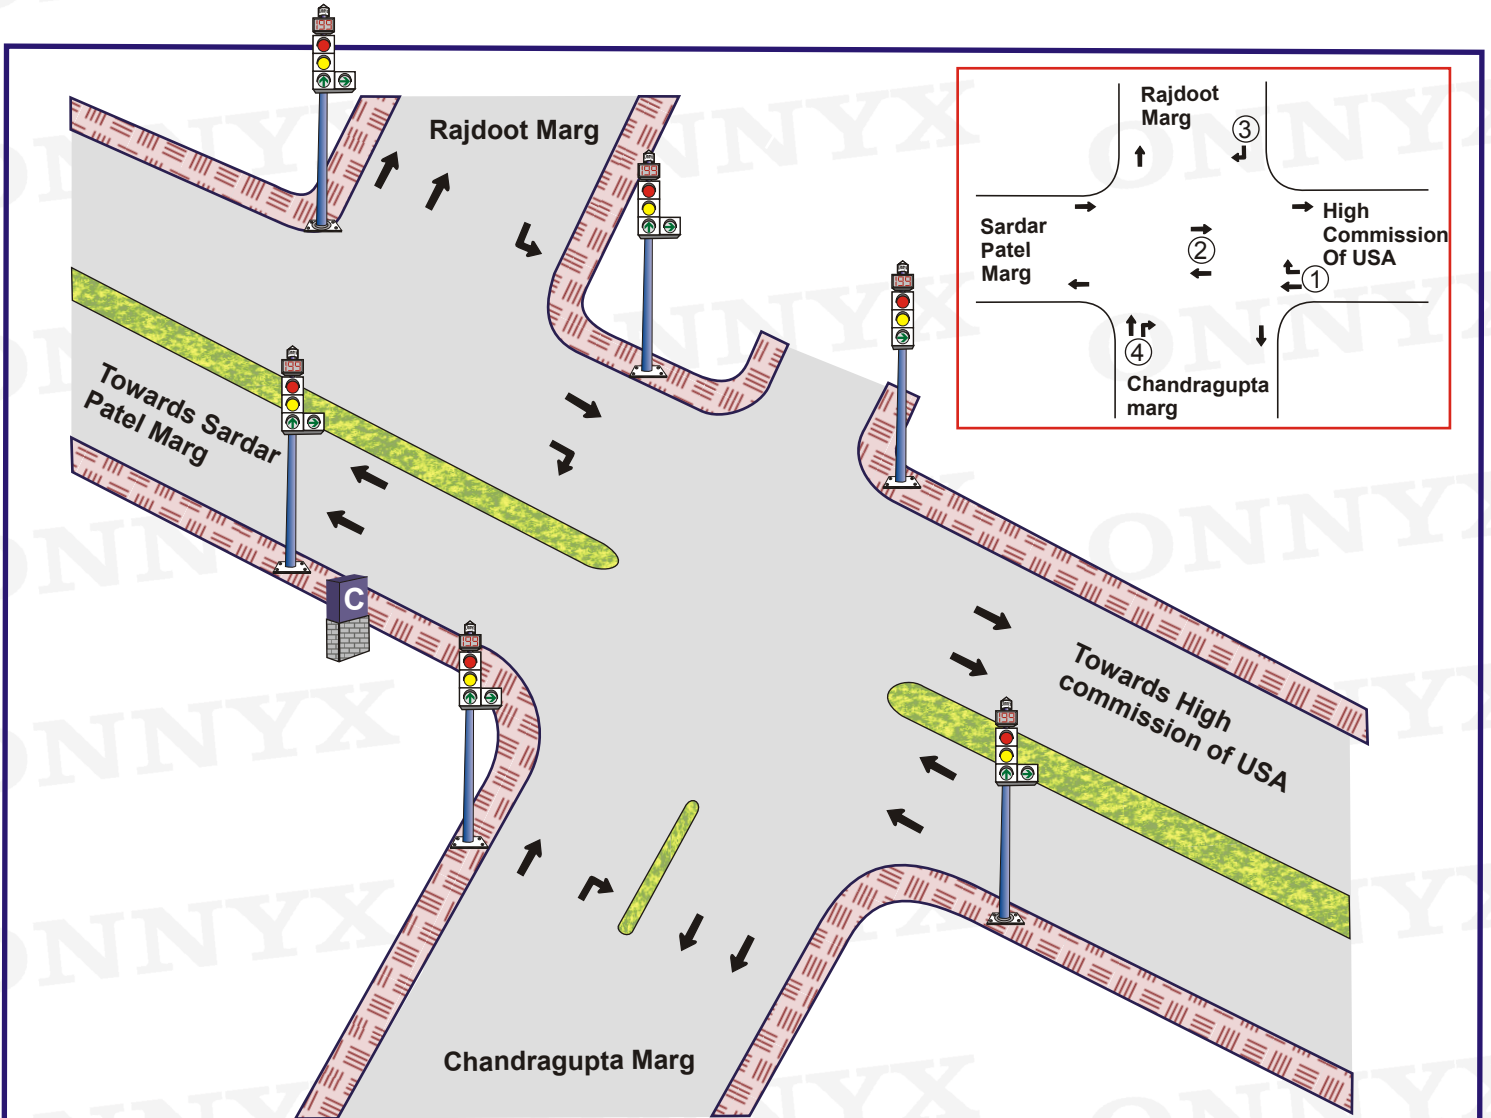

Junction Name:- American Public School

Jn. Code:- N-164

District :- NDD

Circle :- Chanakyapuri

GPS Location : 28.600137, 77.183573

① ② ③ ④

| Plan No. | Time | Change interval |  | Change interval |  | Change interval |  | Change interval |  | Total Cycle Time |
|----------|-------------|-----------------|---|-----------------|---|-----------------|--|-----------------|---|------------------|
| 1. | 06:00-08:00 | 5 | 20 Sec. | 5 | 30 Sec. | 5 | 20 Sec. | 5 | 20 Sec. | 110 Sec. |
| 2. | 08:00-11:00 | 5 | 25 Sec. | 5 | 50 Sec. | 5 | 25 Sec. | 5 | 25 Sec. | 145 Sec. |
| 3. | 11:00-16:00 | 5 | 25 Sec. | 5 | 40 Sec. | 5 | 25 Sec. | 5 | 25 Sec. | 135 Sec. |
| 4. | 16:00-22:00 | 5 | 25 Sec. | 5 | 50 Sec. | 5 | 25 Sec. | 5 | 25 Sec. | 145 Sec. |
| 5. | 22:00-23:00 | 5 | 20 Sec. | 5 | 30 Sec. | 5 | 20 Sec. | 5 | 20 Sec. | 110 Sec. |

SUNDAY BLINKER MODE

Signal Timing – 06:00--23:00

Blinker Timing – 23:00--06:00

Not to scale

Prepared by : www.onnyx.in