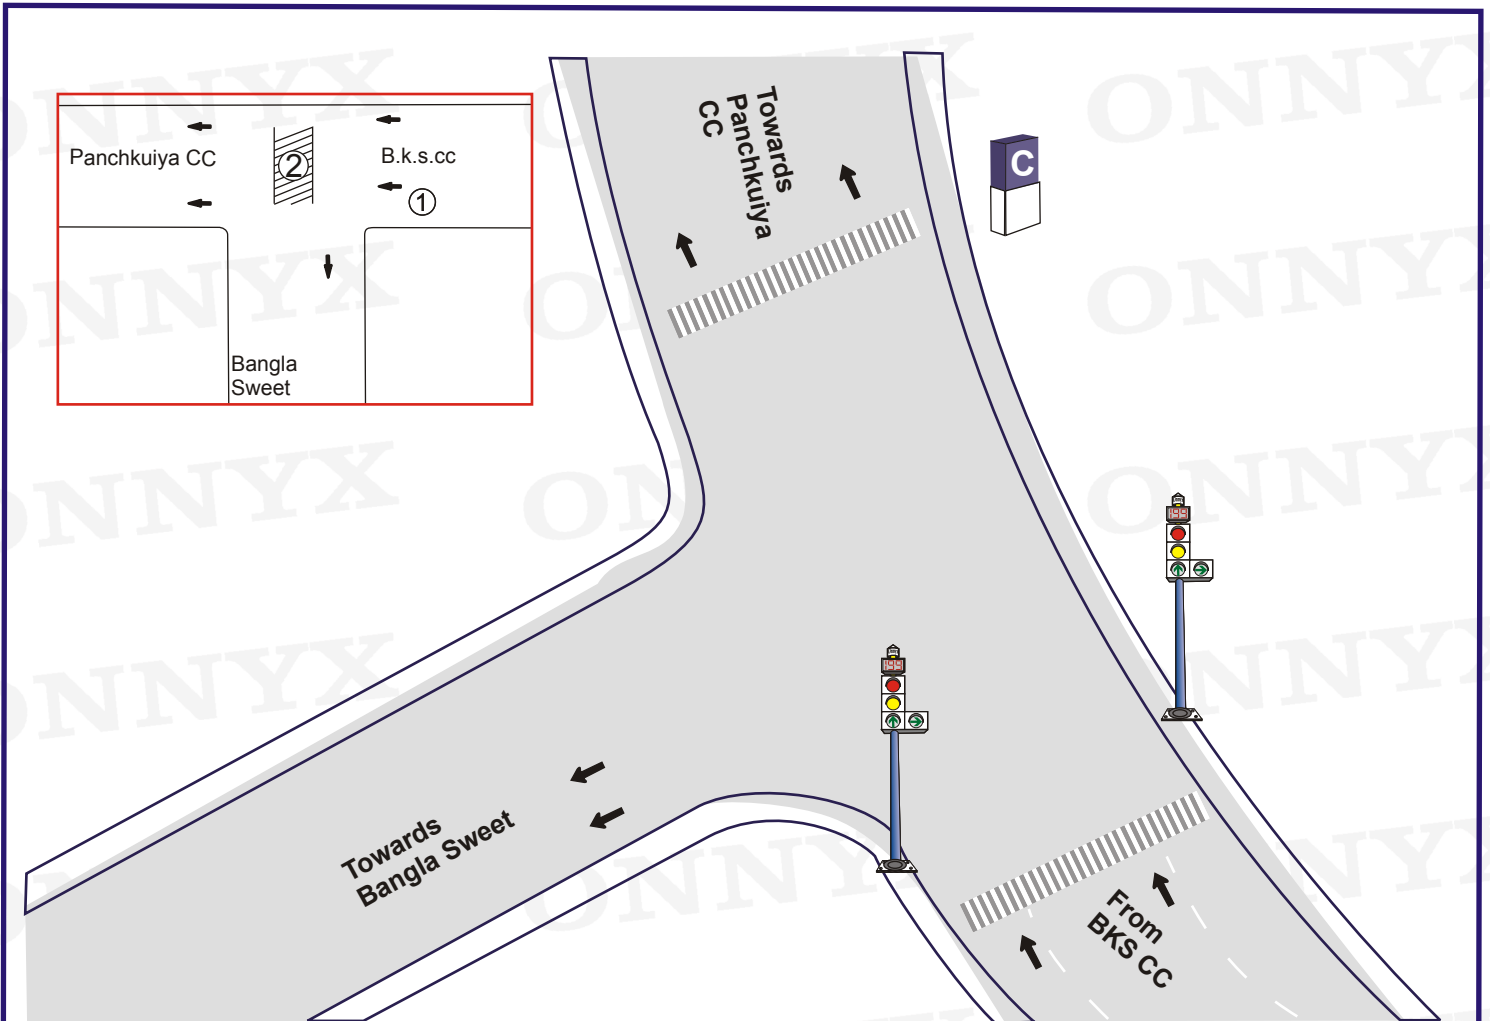

Junction Name:- Shaheed Bhagat Singh
Outer Circle

Jn. Code :- N-17
District :- NDD
Circle :- Parliament Street

GPS Location : 28.633021, 77.216340

Plan No.	Time	Change interval	①	Change interval	②	Total Cycle Time
1.	06:00-23:00	4	70 Sec.	4	15 Sec.	93 Sec.

Signal Timing – 06:00 – 23:00

Blinker Timing – 23:00 – 06:00

Not to scale

Prepared by : www.onnyx.in