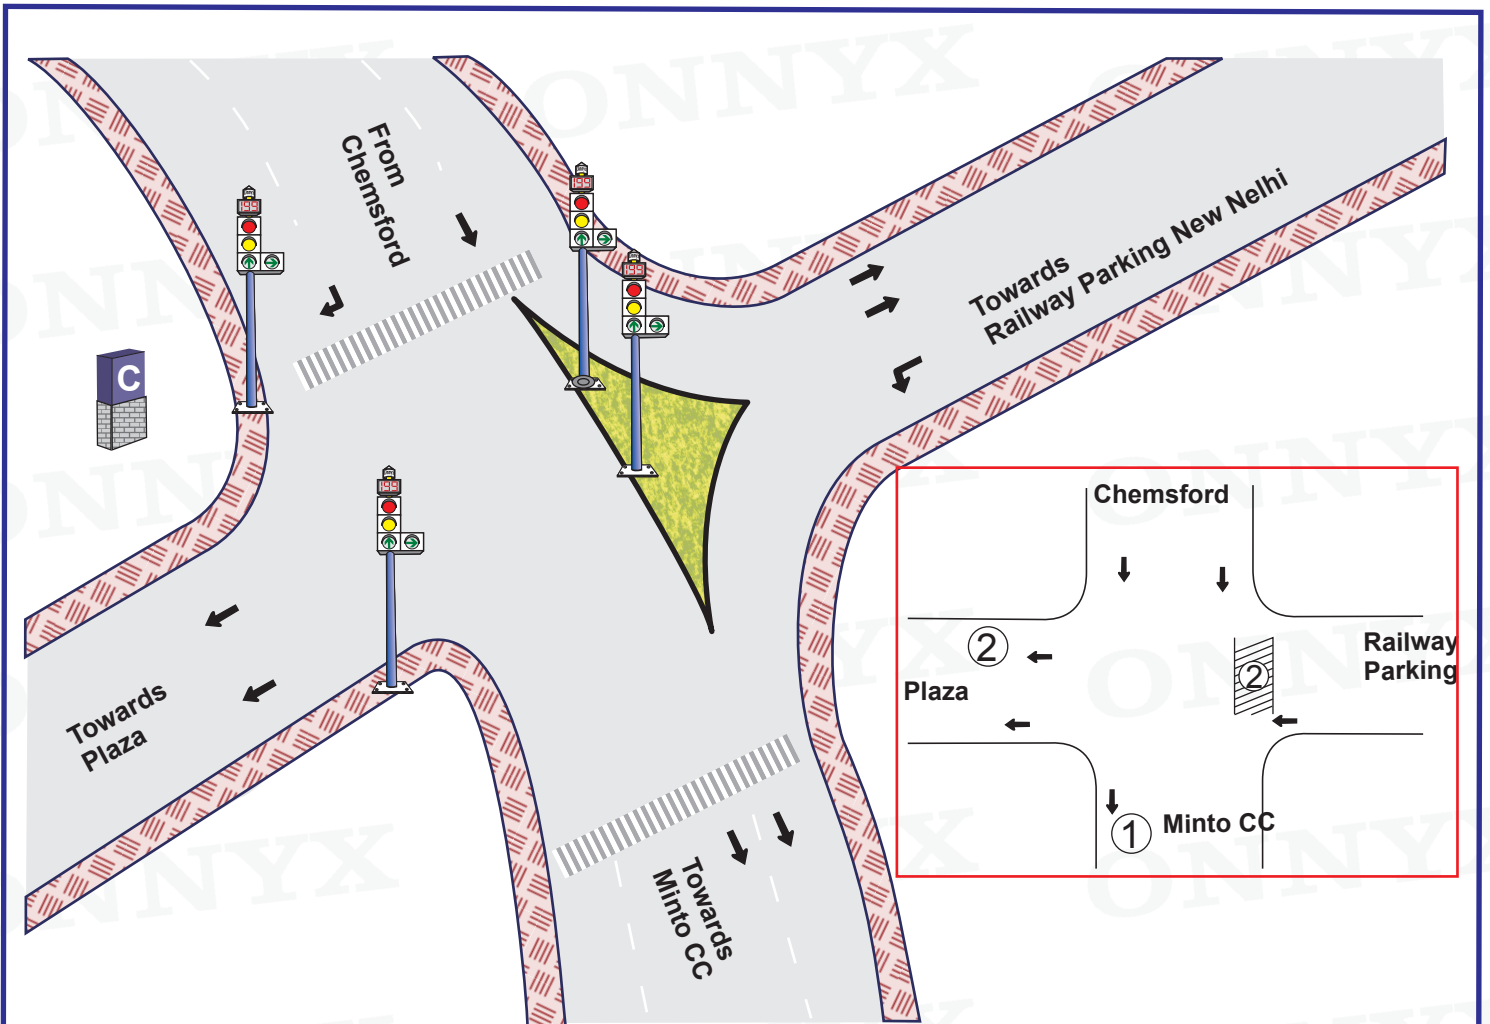

Junction Name:- Plaza CC, State Entry
Road Outer Circle

Jn. Code :- N-176
District :- NDD
Circle :- Parliament Street

GPS Location : 28.635767, 77.219865

Plan No.	Time	Change interval	①	Change interval	②	Total Cycle Time
1.	06:00-23:00	4	70 Sec.	4	15 Sec.	93 Sec.

Signal Timing – 06:00 – 23:00

Blinker Timing – 23:00 – 06:00

Not to scale

Prepared by : www.onnyx.in