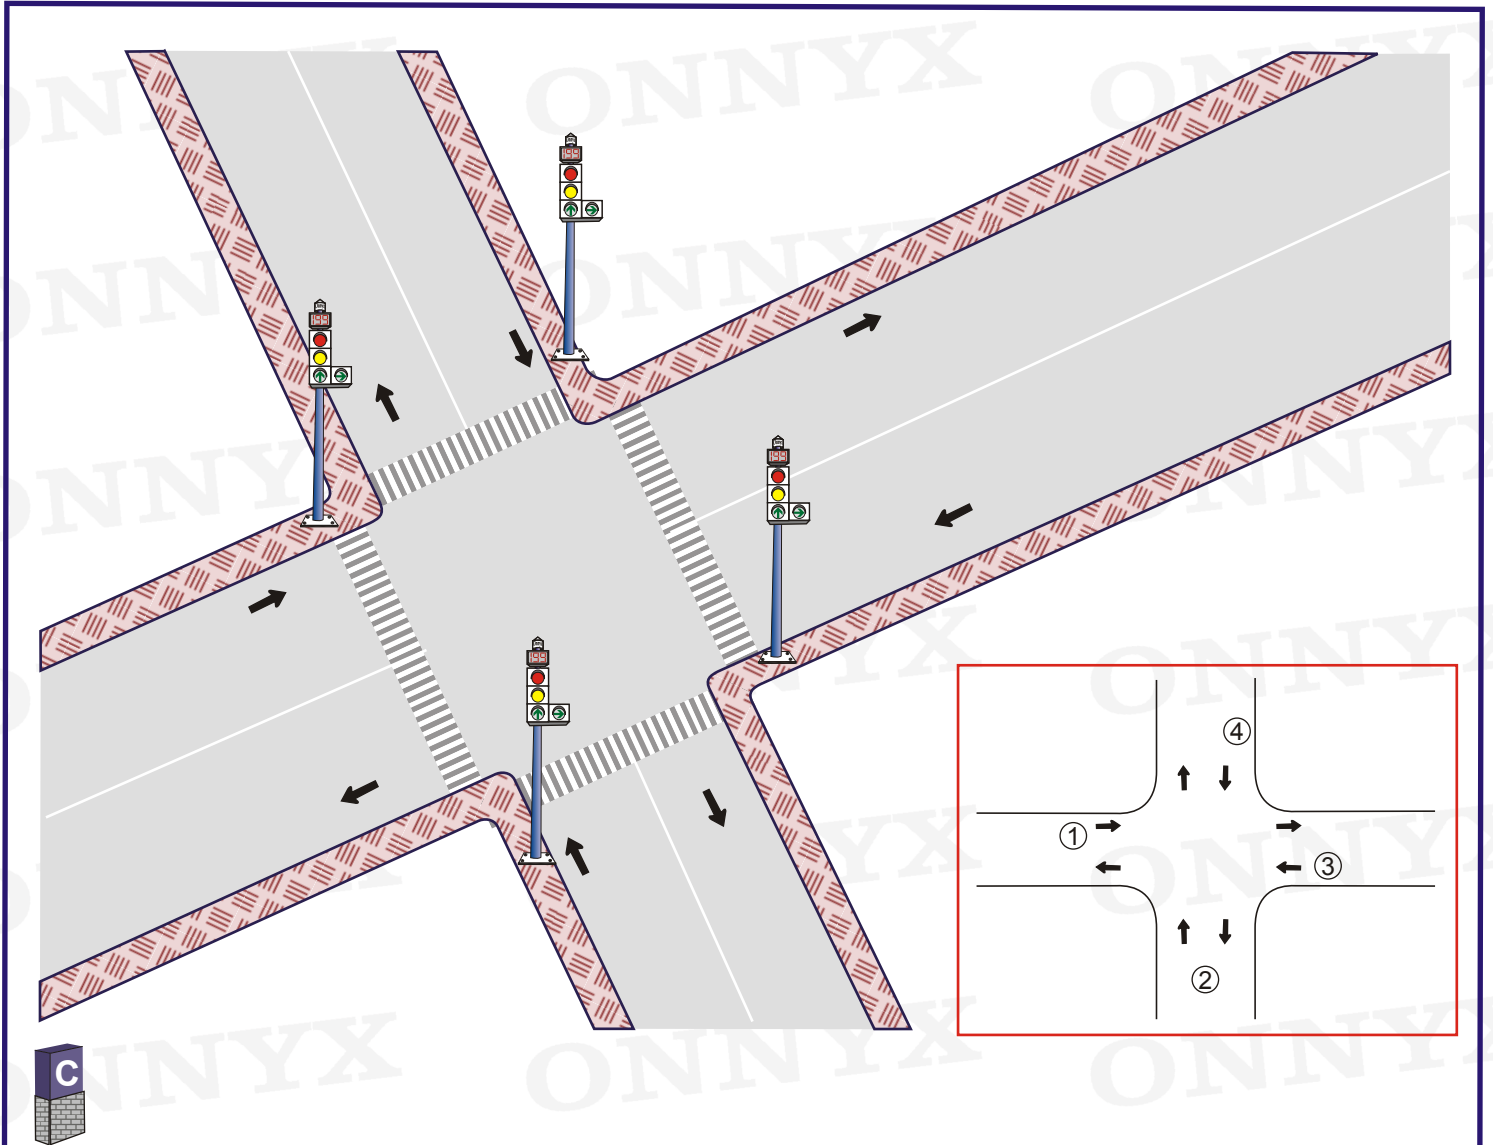

Junction Name:- TT Park Baba Khadak
Singh Marg

Jn. Code:- N-187

District :- NDD

Circle :- Parliament Street

GPS Location : 28.627518, 77.210153

Plan No.	Time	Change interval	① →	Change interval	② ↑	Change interval	③ ←	Change interval	④ ↓	Total Cycle Time
1.	06:00-23:00	4	15 Sec.	4	15 Sec.	4	15 Sec.	4	15 Sec.	76 Sec.

Signal Timing – 06:00 – 23:00

Blinker Timing – 23:00 – 06:00

Not to scale

Prepared by : www.onnyx.in