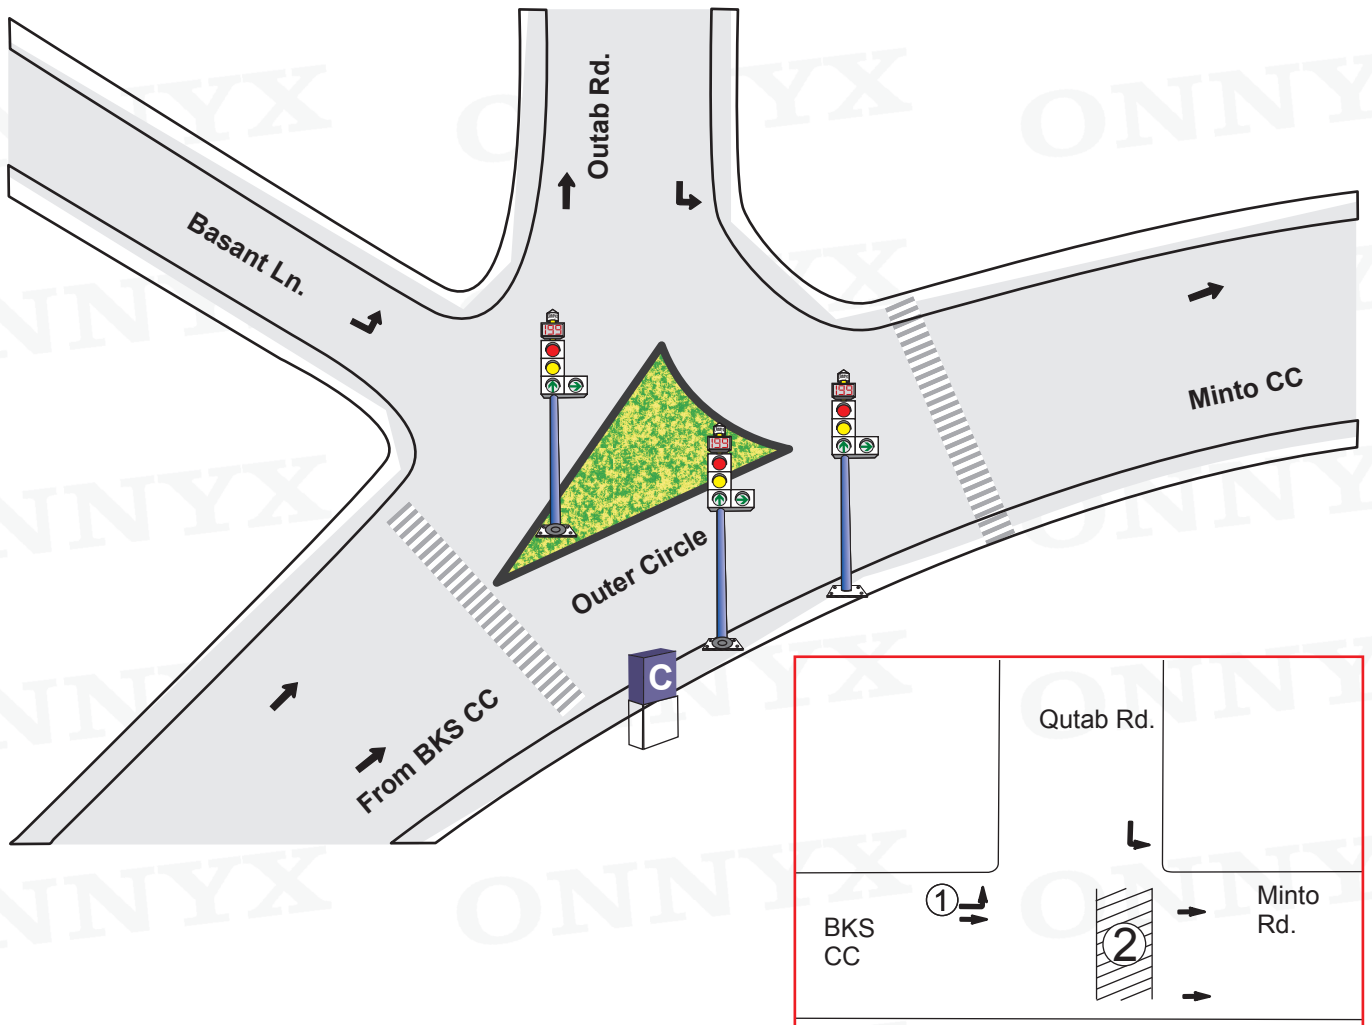

Junction Name:- Chemsford Outer Circle **Jn. Code :-** N-19
District :- NDD
Circle :- Parliament Street

GPS Location : 28.635583, 77.218306

①

②

Plan No.	Time	Change interval	①		②		Total Cycle Time
			Change interval	Diagram	Change interval	Diagram	
1.	06:00-23:00	4	70 Sec.	4	15 Sec.	4	97 Sec.

Signal Timing – 06:00 – 23:00

Blinker Timing – 23:00 – 06:00

Not to scale

Prepared by : www.onnyx.in