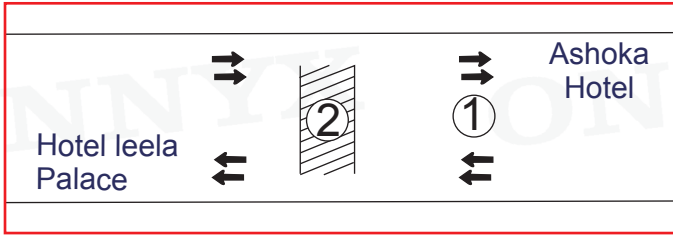

**Junction Name:- Near Nehru Park
Vinay Marg**

**Jn. Code:- N-190
District :- NDD
Circle :- Chanakyapuri**

GPS Location : 28.588627, 77.194697

① ②

Plan No.	Time	①		②		Total Cycle Time
		Change Interval	Interval	Change Interval	Interval	
1.	06:00-08:00	5	40 Sec.	5	15 Sec.	65 Sec.
2.	08:00-11:00	5	65 Sec.	5	20 Sec.	95 Sec.
3.	11:00-16:00	5	60 Sec.	5	20 Sec.	90 Sec.
4.	16:00-20:00	5	65 Sec.	5	20 Sec.	95 Sec.
5.	20:00-23:00	5	50 Sec.	5	15 Sec.	75 Sec.