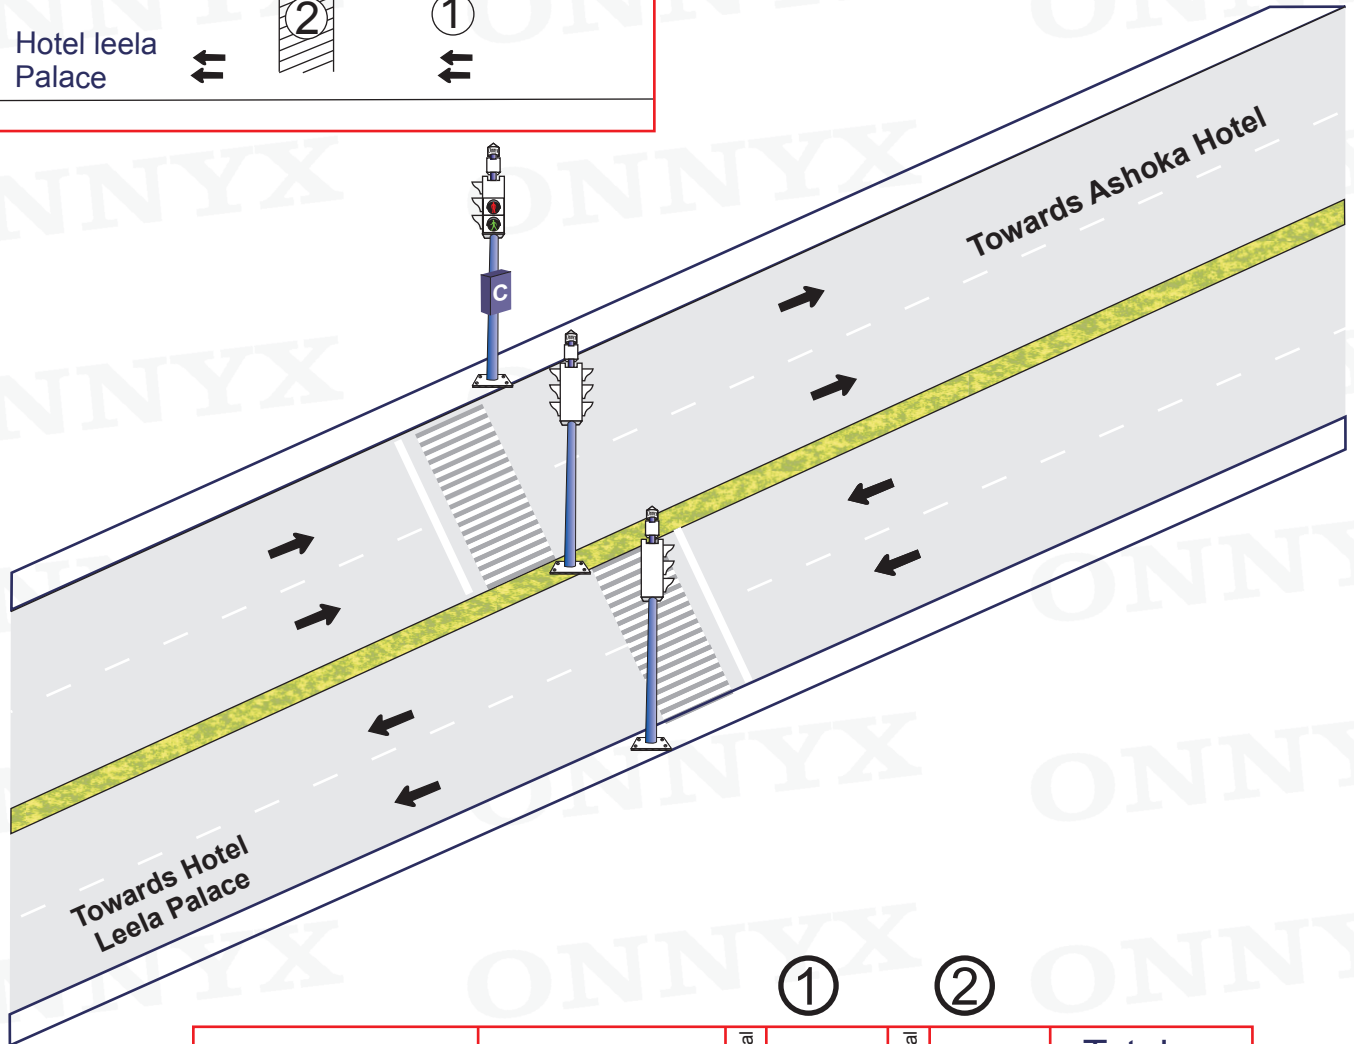

**Junction Name:- Near Nehru Park
Vinay Marg**

**Jn. Code:- N-190
District :- NDD
Circle :- Chanakyapuri**

GPS Location : 28.588627, 77.194697

① ②

Plan No.	Time	①		②		Total Cycle Time
		Change Interval	Interval	Change Interval	Interval	
1.	06:00-08:00	5	40 Sec.	5	15 Sec.	65 Sec.
2.	08:00-11:00	5	65 Sec.	5	20 Sec.	95 Sec.
3.	11:00-16:00	5	60 Sec.	5	20 Sec.	90 Sec.
4.	16:00-20:00	5	65 Sec.	5	20 Sec.	95 Sec.
5.	20:00-23:00	5	50 Sec.	5	15 Sec.	75 Sec.

Signal Timing – 06:00 – 23:00

Blinker Timing – 23:00-06:00

Not to scale

Prepared by : www.onnyx.in