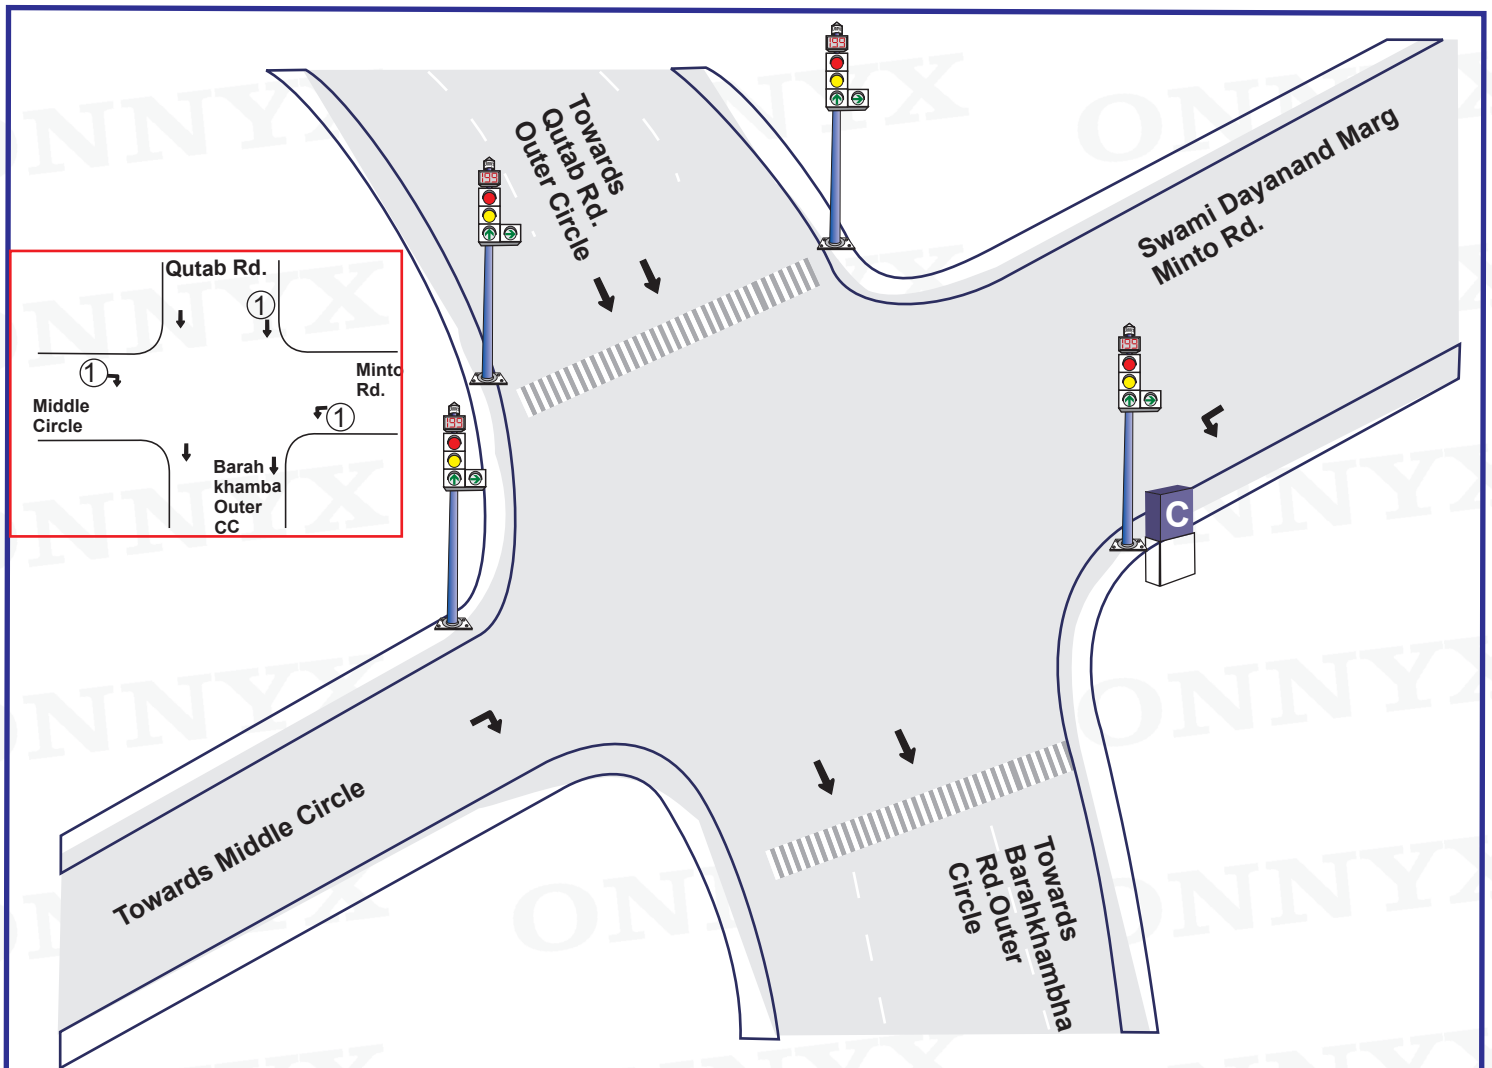

**Junction Name:-** Minto outer Circle

**Jn. Code :-** N-20

**District :-** NDD

**Circle :-** Parliament Street

GPS Location : 28.635248, 77.221520

Plan No.	Time	①		②		Total Cycle Time
		Change interval		Change interval		
1.	06:00-23:00	4	70 Sec.	4	15 Sec.	93 Sec.

**Signal Timing – 06:00 – 23:00**

**Blinker Timing – 23:00 – 06:00**

**Not to scale**

Prepared by : [www.onnyx.in](http://www.onnyx.in)