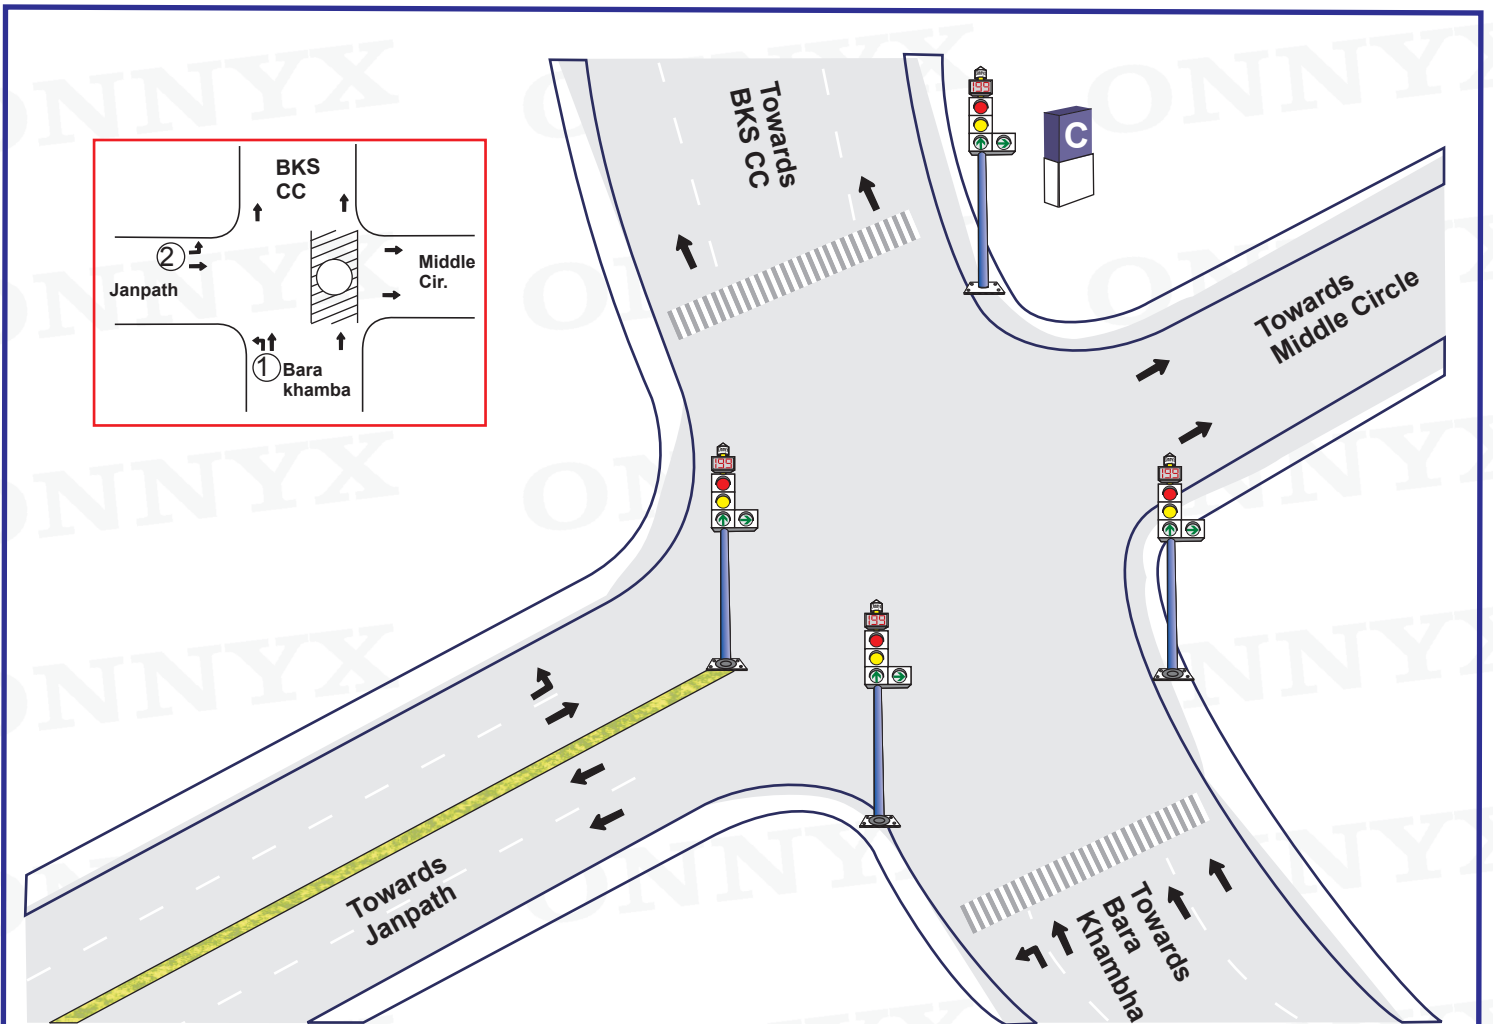

Junction Name:- Janpath Outer Circle

Jn. Code :- N-22

District :- NDD

Circle :- Parliament Street

GPS Location : 28.629875, 77.219511

Plan No.	Time	①			②			Total Cycle Time
		Change interval		Change interval		Change interval		
1.	06:00-23:00	4	70 Sec.	4	30 Sec.	4	10 Sec.	122 Sec.

Signal Timing – 06:00 – 23:00

Blinker Timing – 23:00 – 06:00

Not to scale

Prepared by : www.onnyx.in