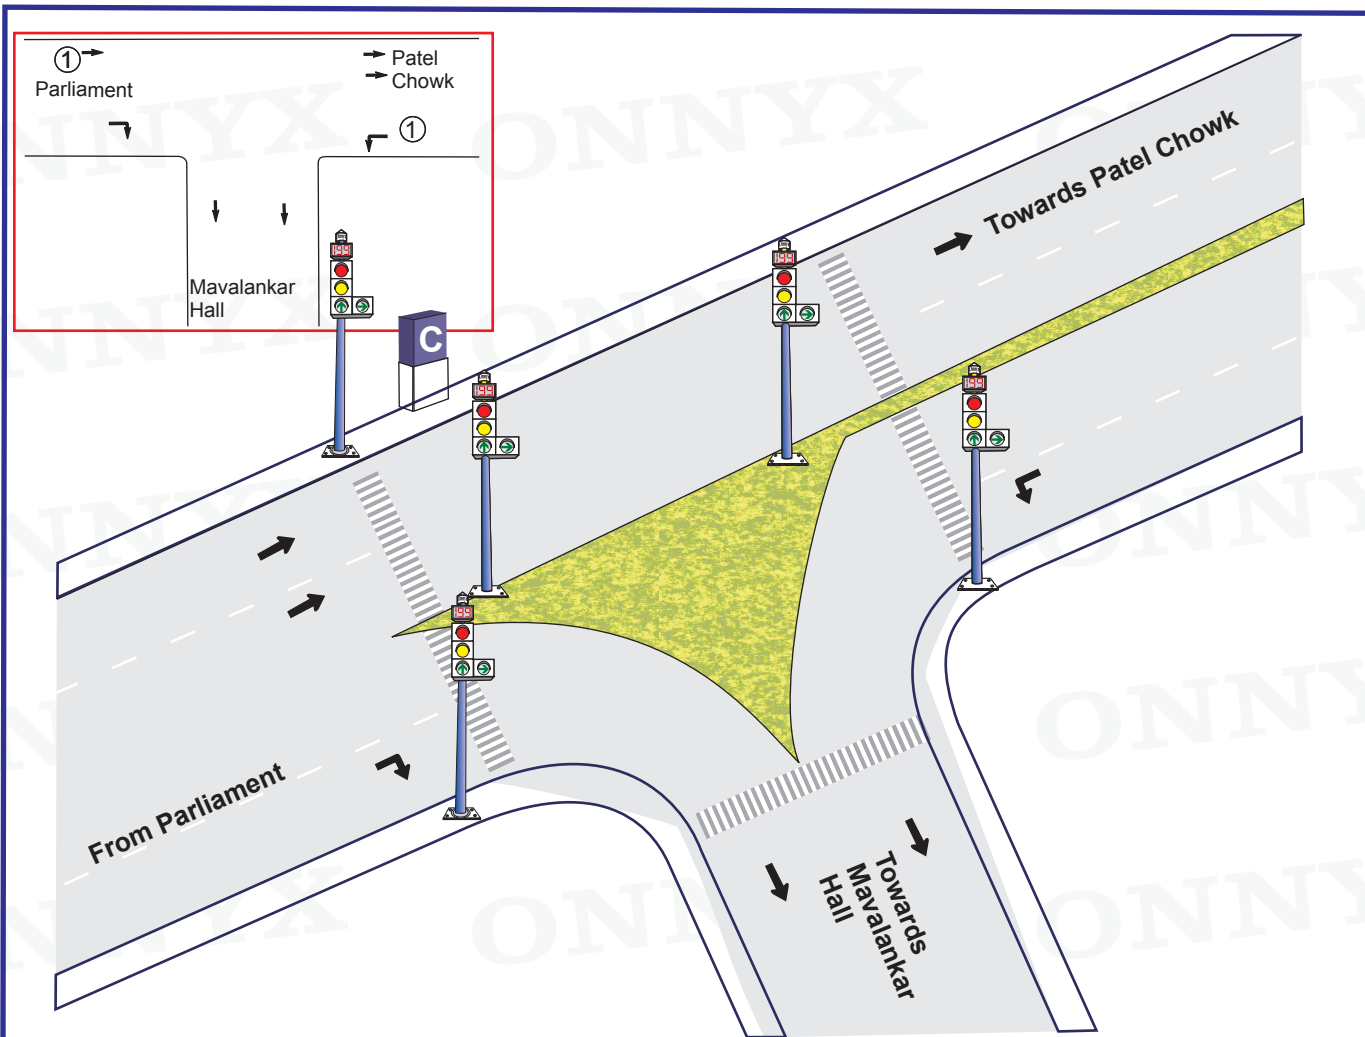

Junction Name:- Yojana Bhawan
Sansad Marg

Jn. Code:- N-28
District :- NDD
Circle :- Parliament Street

GPS Location : 28.621880, 77.211584

Plan No.	Time	Change interval	①		②		Total Cycle Time
			Change interval	Signal	Change interval	Signal	
1.	06:00-23:00	5	50 Sec.	5	15 Sec.	75 Sec.	

Signal Timing – 06:00--23:00

Blinker Timing – 23:00--06:00

Not to scale

Prepared by : www.onnyx.in