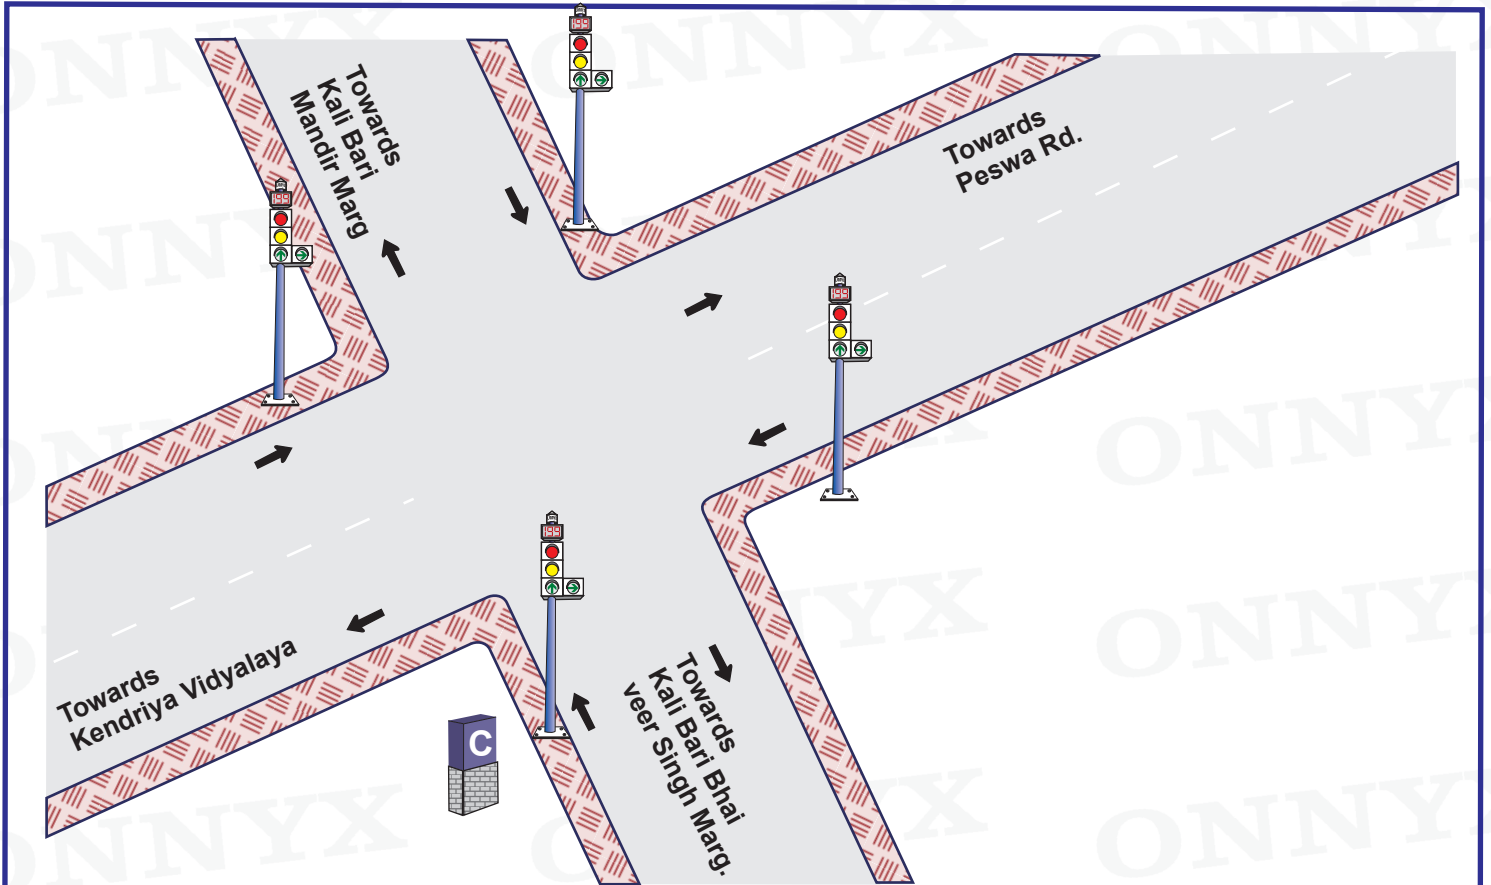

Junction Name:- Kali Bari Udyan Marg

Jn. Code:- N-35

District :- NDD

Circle :- Chanakyapuri

GPS Location : 28.630739, 77.200076

24 HOURS BLINKER MODE

Not to scale

Prepared by : www.onnyx.in