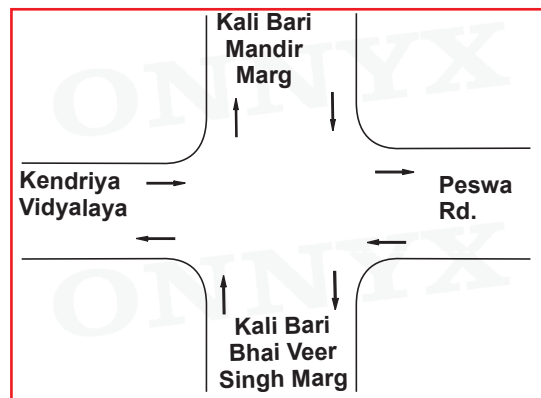

Junction Name:- Kali Bari Udyan Marg

Jn. Code:- N-35

District :- NDD

Circle :- Chanakyapuri

GPS Location : 28.630739, 77.200076

24 HOURS BLINKER MODE

Not to scale

Prepared by : www.onnyx.in