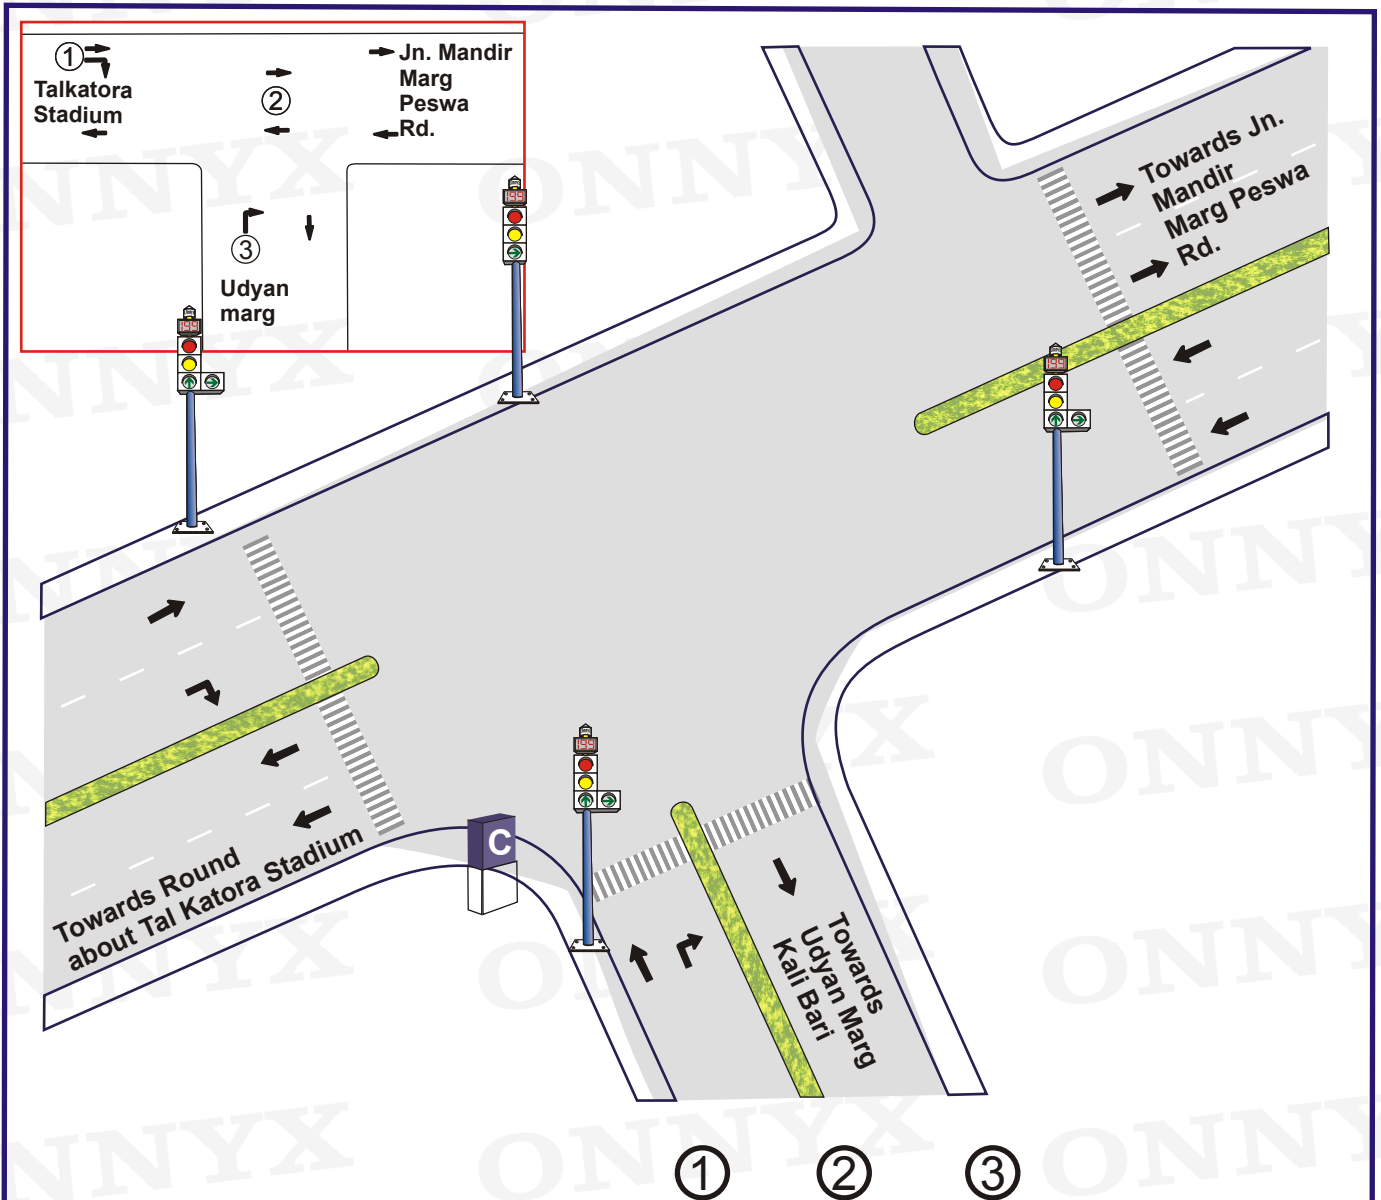

Junction Name:- Kali bari Mandir Marg

Jn. Code:- N-36
 District :- NDD
 Circle :- Chanakyapuri

GPS Location : 28.631615, 77.198559

Plan No.	Time	Change Interval	①	Change Interval	②	Change Interval	③	Total Cycle Time
1.	06:00-08:00	5	20 Sec.	5	30 Sec.	5	30 Sec.	95 Sec.
2.	08:00-11:00	5	35 Sec.	5	45 Sec.	5	55 Sec.	150 Sec.
3.	11:00-17:00	5	30 Sec.	5	40 Sec.	5	50 Sec.	135 Sec.
4.	17:00-22:00	5	35 Sec.	5	45 Sec.	5	55 Sec.	150 Sec.
5.	22:00-23:00	5	20 Sec.	5	30 Sec.	5	30 Sec.	95 Sec.

Signal Timing – 06:00 – 23:00

Blinker Timing – 23:00 – 06:00

Not to scale

Prepared by : www.onnyx.in