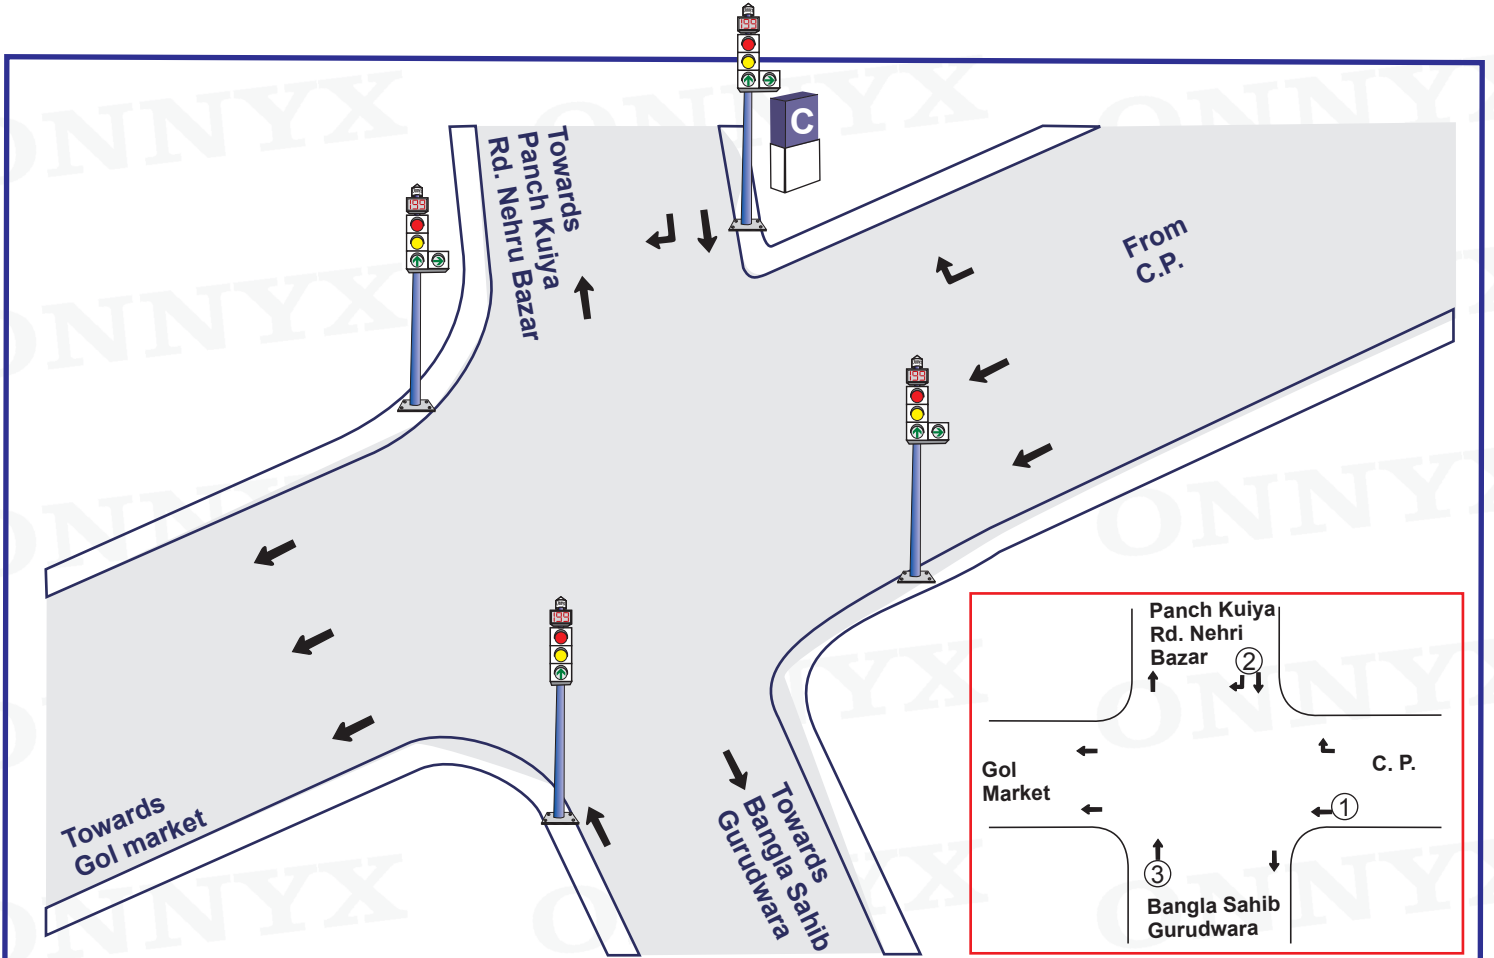

**Junction Name:- Bangla Sweet**

**Jn. Code:- N-43**

**District :- NDD**

**Circle :- Chanakyapuri**

**GPS Location : 28.633512, 77.208533**

①

②

③

Plan No.	Time	Change Interval	Left Turn	Change Interval	Right Turn	Change Interval	Through	Total Cycle Time
1.	06:00-08:00	5	30 Sec.	5	25 Sec.	5	20 Sec.	90 Sec.
2.	08:00-11:00	5	40 Sec.	5	35 Sec.	5	30 Sec.	120 Sec.
3.	11:00-16:00	5	35 Sec.	5	30 Sec.	5	25 Sec.	105 Sec.
4.	16:00-22:00	5	40 Sec.	5	35 Sec.	5	30 Sec.	120 Sec.
5.	22:00-23:00	5	20 Sec.	5	25 Sec.	5	25 Sec.	85 Sec.

**Signal Timing – 06:00 – 23:00**

**Blinker Timing – 23:00 – 06:00**

**Not to scale**

Prepared by : [www.onnyx.in](http://www.onnyx.in)