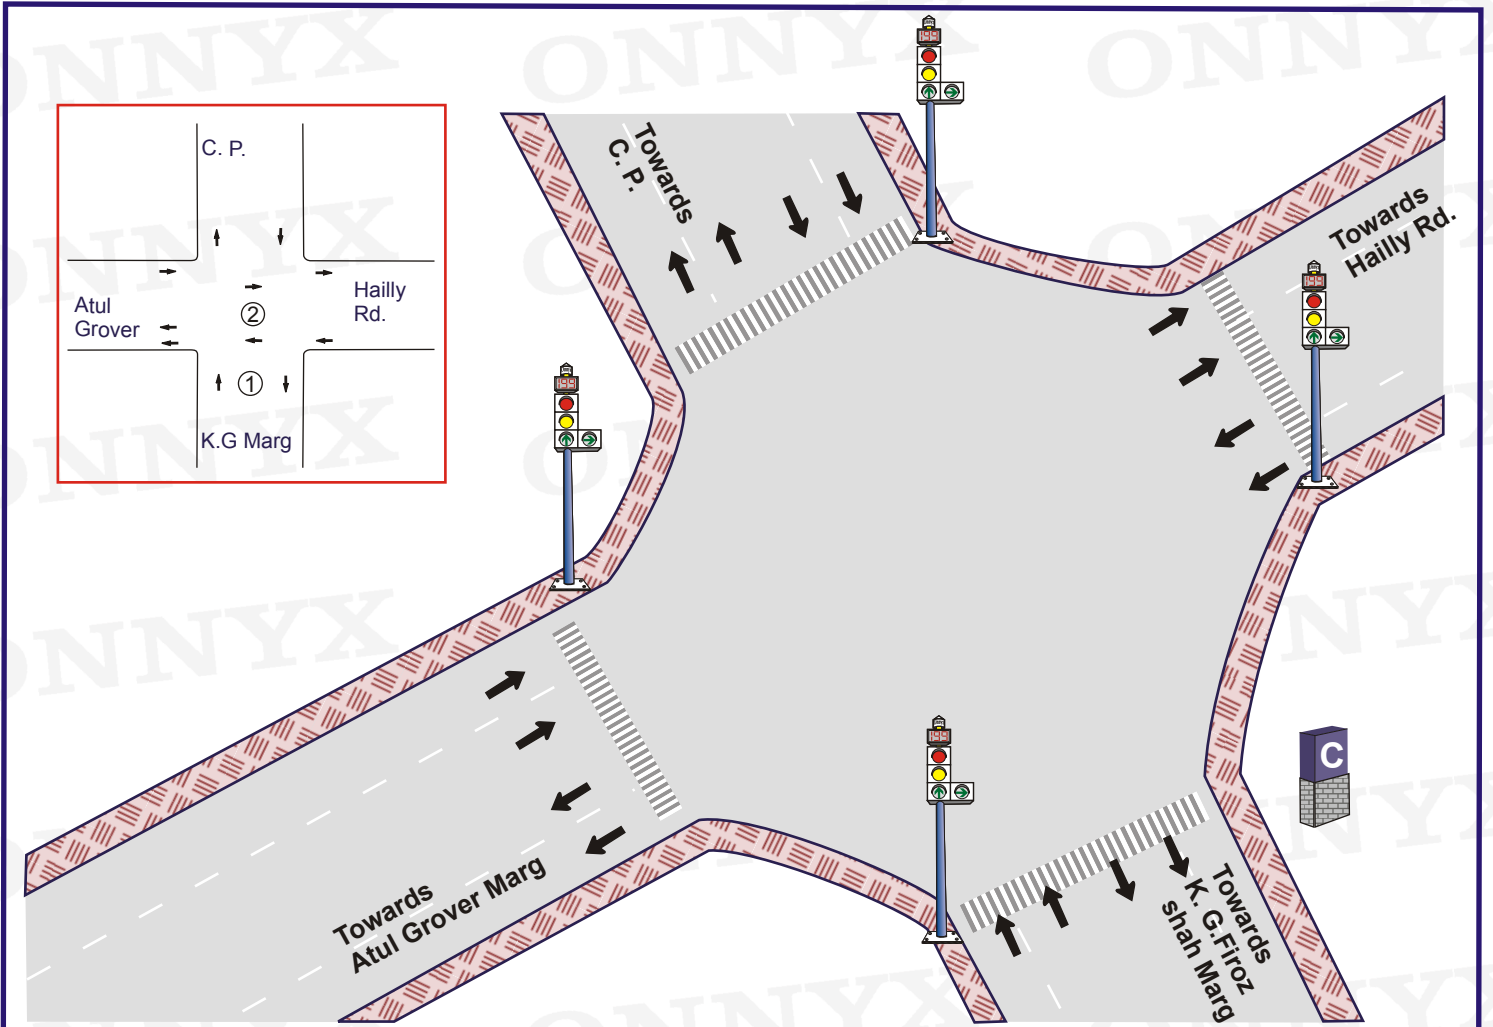

**Junction Name:-** K.G. Atul Grove Marg

**Jn. Code :-** N-57

**District :-** NDD

**Circle :-** Parliament Street

**GPS Location :** 28.624752, 77.224274

①

②

Plan No.	Time	Change interval		Change interval		Total Cycle Time
1.	06:00-23:00	4	50 Sec.	4	15 Sec.	73 Sec.

**Signal Timing – 06:00 – 23:00**

**Blinker Timing – 23:00 – 06:00**

**Not to scale**

Prepared by : [www.onnyx.in](http://www.onnyx.in)