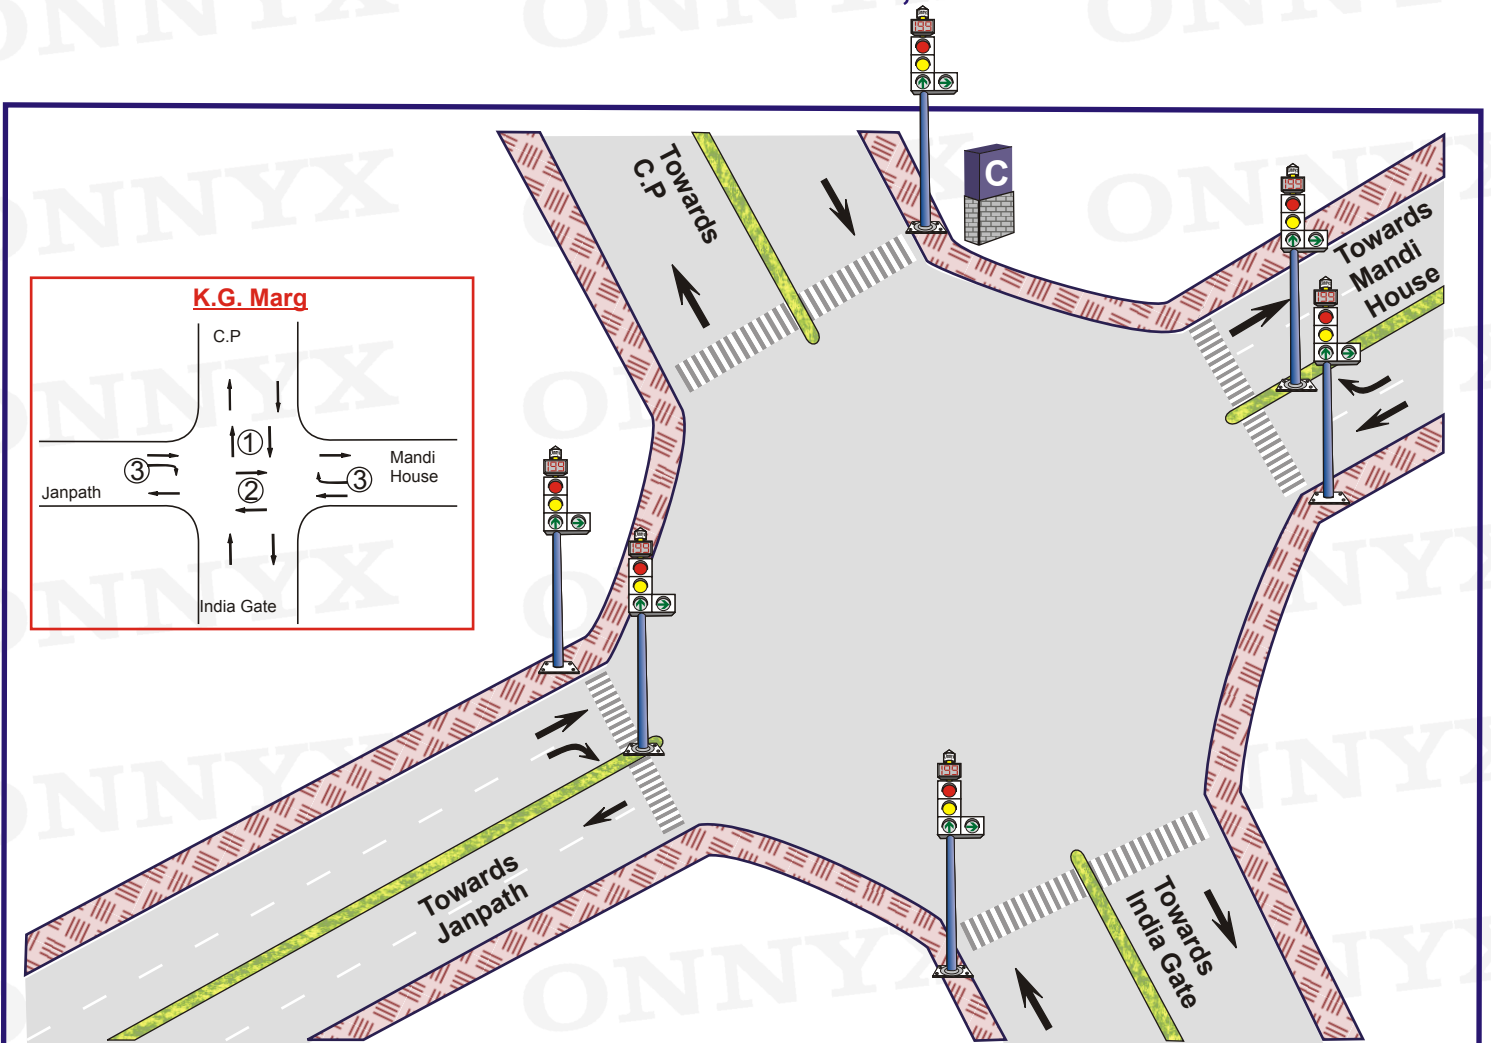

**Junction Name:-** K.G.Marg  
Firoz shah marg

**Jn. Code :-** N-58  
**District :-** NDD  
**Circle :-** Parliament Street

**GPS Location :** 28.622814, 77.225337

①

②

③

Plan No.	Time	Change interval	↑ ↓	Change interval	→ ←	Change interval	↘ ↗	Total Cycle Time
1.	06:00-07:00	4	15 Sec.	4	15 Sec.	4	15 Sec.	57 Sec.
2.	07:00-08:00	4	20 Sec.	4	20 Sec.	4	20 Sec.	72 Sec.
3.	08:00-11:00	4	60 Sec.	4	40 Sec.	4	40 Sec.	152 Sec.
4.	11:00-13:00	4	35 Sec.	4	30 Sec.	4	30 Sec.	107 Sec.
5.	13:00-14:00	4	30 Sec.	4	30 Sec.	4	30 Sec.	102 Sec.
6.	14:00-16:00	4	25 Sec.	4	25 Sec.	4	25 Sec.	87 Sec.
7.	16:00-20:00	4	60 Sec.	4	40 Sec.	4	40 Sec.	152 Sec.
8.	20:00-22:00	4	30 Sec.	4	25 Sec.	4	25 Sec.	92 Sec.
9.	22:00-06:00	4	15 Sec.	4	15 Sec.	4	15 Sec.	57 Sec.

**Signal Timing – 24 Hours**

**Blinker Timing – N. A.**

**Not to scale**

**Prepared by : [www.onnyx.in](http://www.onnyx.in)**