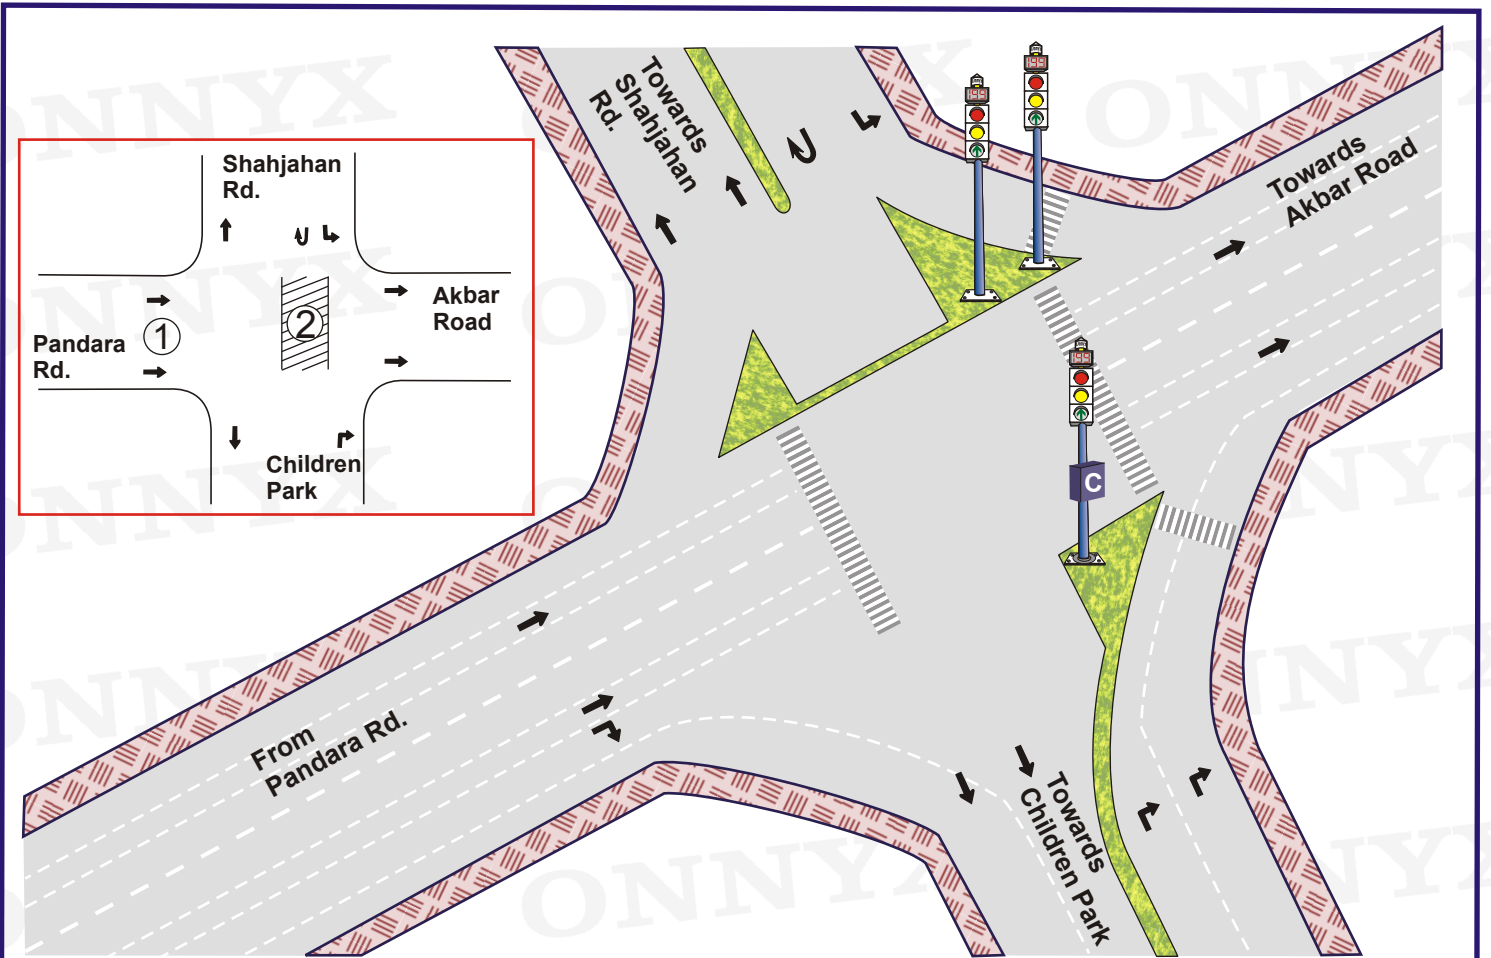

Junction Name:- Shahjahan Road
C-Hexagen

Jn. Code :- N-64
District :- NDD
Circle :- Tilak Marg

GPS Location : 28.610280, 77.229214

①

②

| Plan No. | Time | Change interval |  | Change interval |  | Total Cycle Time |
|----------|-------------|-----------------|---|-----------------|---|------------------|
| 1. | 06:00-23:59 | 4 | 120 Sec. | 4 | 20 Sec. | 148 Sec. |

Signal Timing – 06:00 – 23:59:59

Blinker Timing – 23:59:59 – 06:00

Not to scale

Prepared by : www.onnyx.in