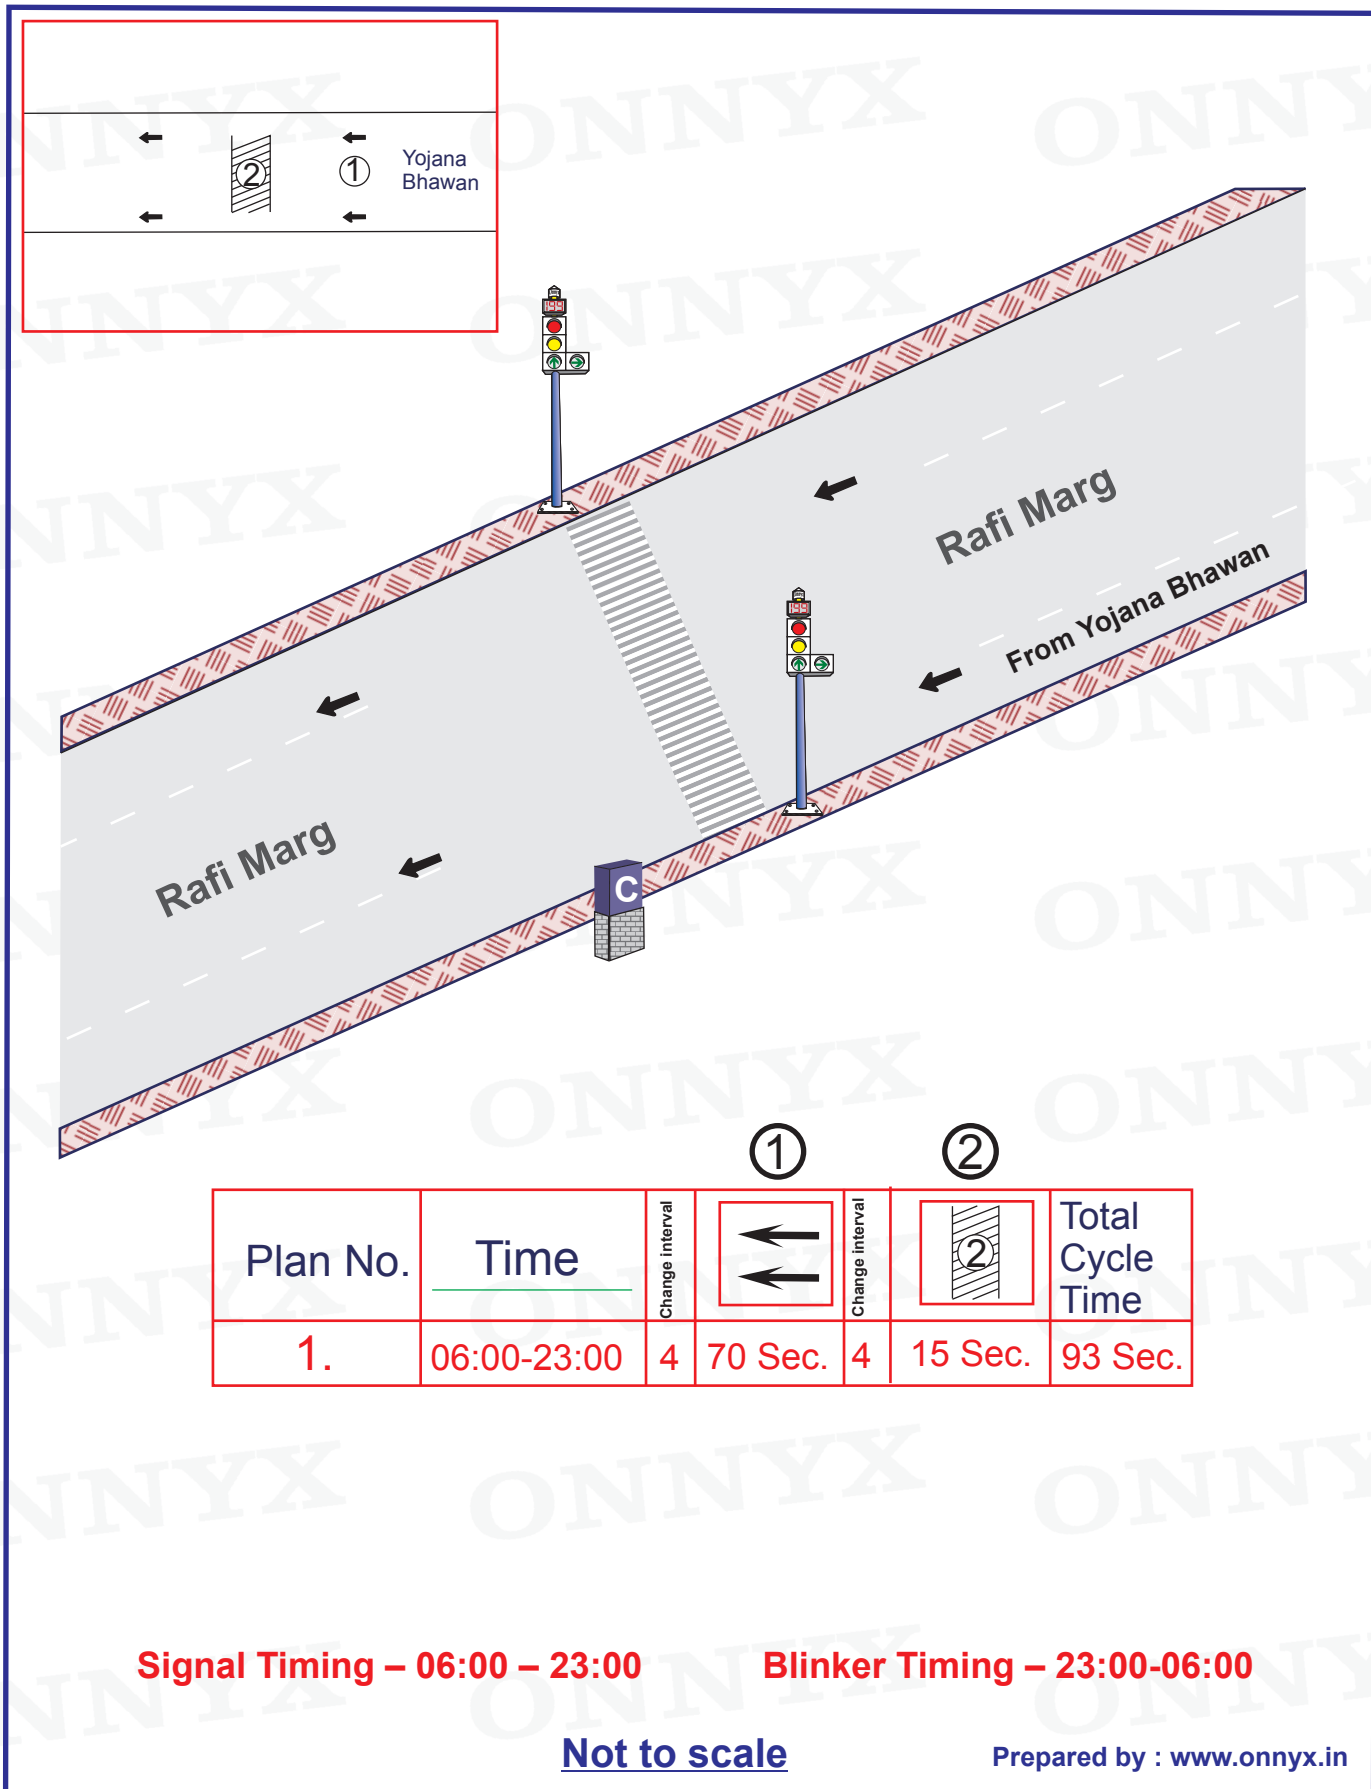

Junction Name:- Rafi Marg Mavlankar Hall auditorium (Pedestrian)

Jn. Code:- N-72
District :- NDD
Circle :- PTC

GPS Location : 28.620760, 77.212593

Plan No.	Time	Change interval	① ← ←	Change interval	② [Hatched Box with 2]	Total Cycle Time
1.	06:00-23:00	4	70 Sec.	4	15 Sec.	93 Sec.

Signal Timing – 06:00 – 23:00

Blinker Timing – 23:00-06:00

Not to scale

Prepared by : www.onnyx.in