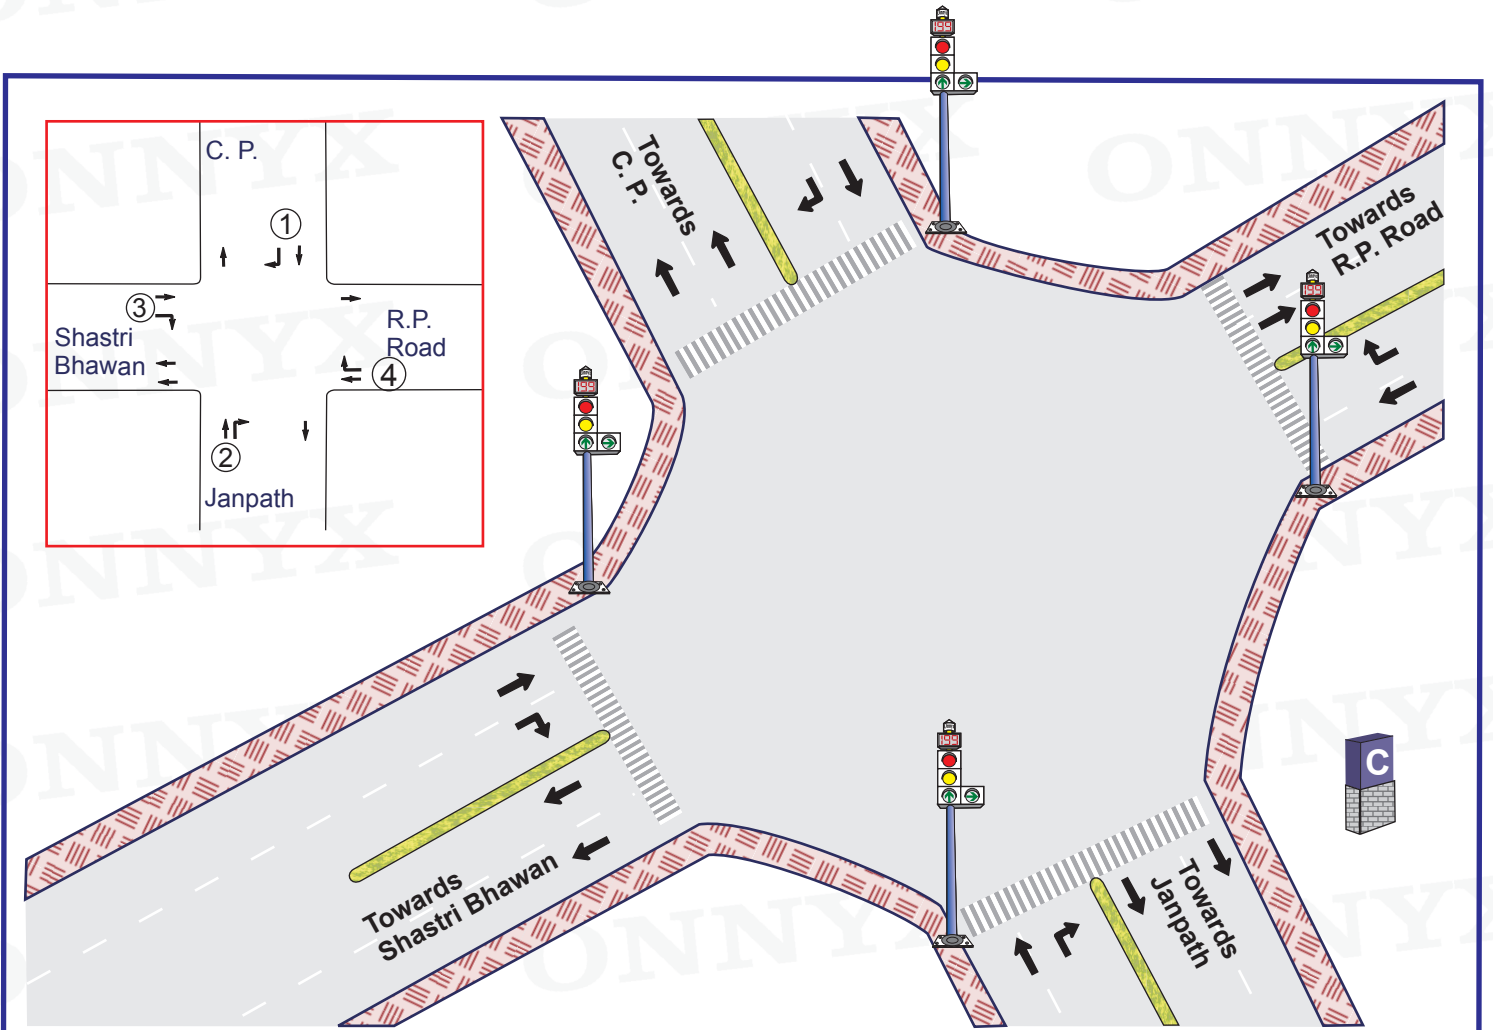

Junction Name:- Dr. Rajender Prasad Rd. Janpath
Rd. Janpath

Jn. Code :- N-74

District :- NDD

Circle :- Parliament Street

GPS Location : 28.616682, 77.218637

①

②

③

④

Plan No.	Time	Change Interval	①	Change Interval	②	Change Interval	③	Change Interval	④	Total Cycle Time
1.	06:00-08:00	4	30 Sec.	4	30 Sec.	4	20 Sec.	4	20 Sec.	116 Sec.
2.	08:00-11:00	4	40 Sec.	4	40 Sec.	4	25 Sec.	4	25 Sec.	146 Sec.
3.	11:00-13:00	4	30 Sec.	4	30 Sec.	4	30 Sec.	4	30 Sec.	136 Sec.
4.	13:00-16:00	4	25 Sec.	4	25 Sec.	4	20 Sec.	4	20 Sec.	106 Sec.
5.	16:00-20:00	4	40 Sec.	4	40 Sec.	4	25 Sec.	4	25 Sec.	146 Sec.
6.	20:00-22:00	4	35 Sec.	4	35 Sec.	4	22 Sec.	4	25 Sec.	133 Sec.
7.	22:00-06:00	4	20 Sec.	4	20 Sec.	4	15 Sec.	4	15 Sec.	86 Sec.