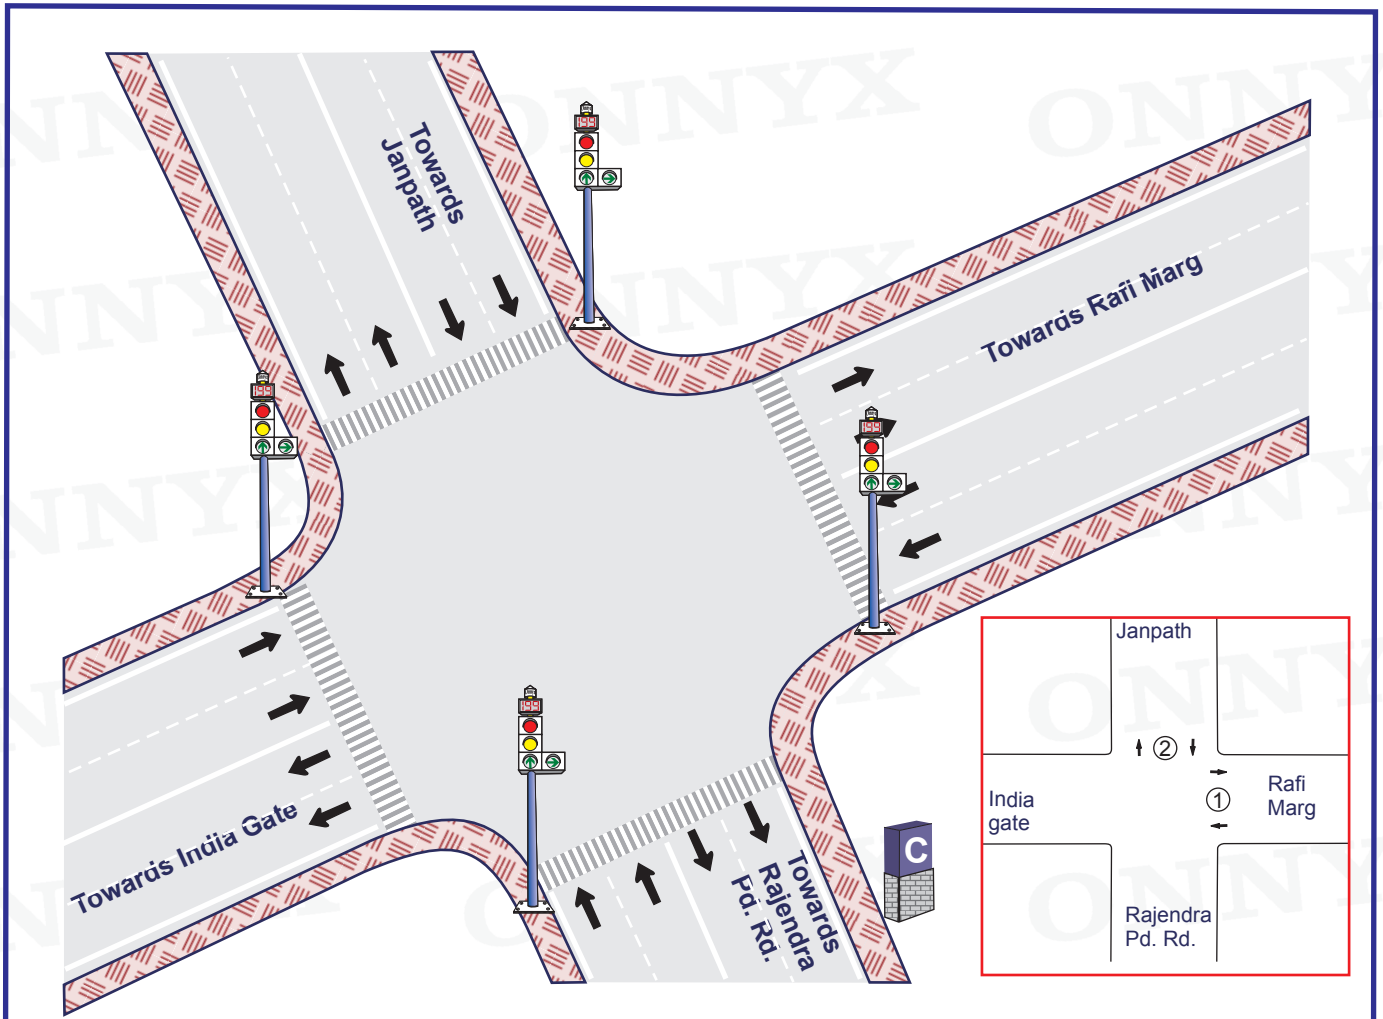

**Junction Name:-** Rajpath Janpath

**Jn. Code:-** N-76

**District :-** NDD

**Circle :-** Parliament Street

GPS Location : 28.613440, 77.218461

Plan No.	Time	Change interval	①		②		Total Cycle Time
			Diagram	Change interval	Diagram	Change interval	
1.	06:00-23:00	4	40 Sec.	4	25 Sec.	73 Sec.	

**Signal Timing – 06:00 – 23:00**

**Blinker Timing – 23:00 – 06:00**

**Not to scale**

Prepared by : [www.onnyx.in](http://www.onnyx.in)