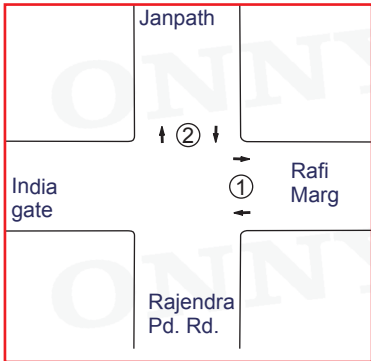

**Junction Name:-** Rajpath Janpath

**Jn. Code:-** N-76

**District :-** NDD

**Circle :-** Parliament Street

GPS Location : 28.613440, 77.218461

Plan No.	Time	Change interval	①		②		Total Cycle Time
			Diagram	Change interval	Diagram	Change interval	
1.	06:00-23:00	4	40 Sec.	4	25 Sec.	73 Sec.	