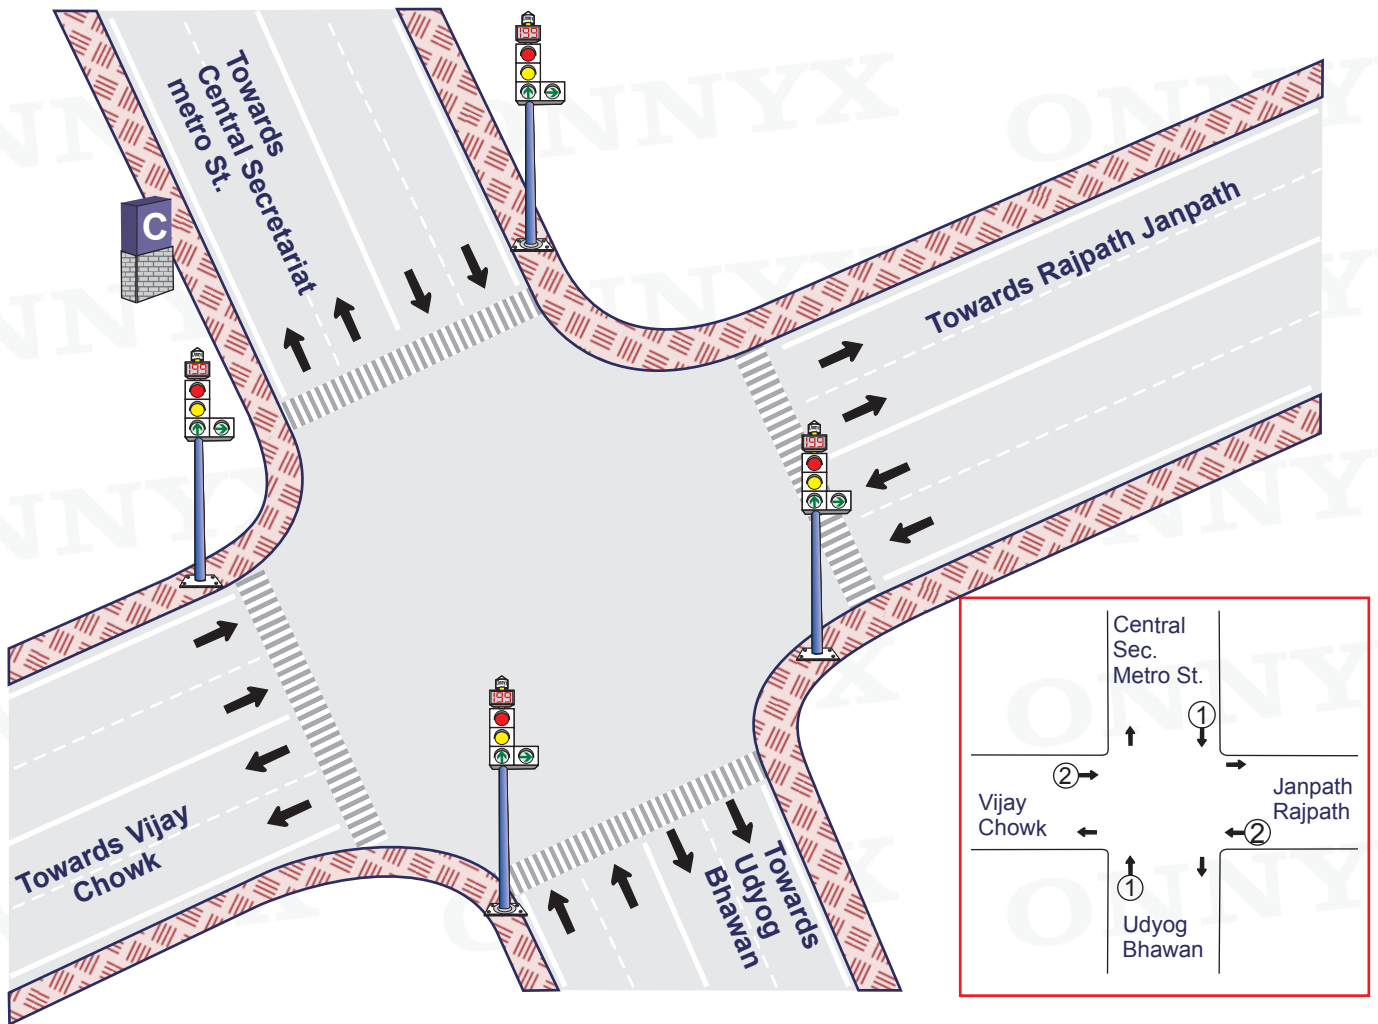

**Junction Name:-** Rajpath Rafi Marg

**Jn. Code:-** N-77

**District :-** NDD

**Circle :-** Parliament House

**GPS Location :** 28.613766, 77.212123

①

②

Plan No.	Time	Change interval	①		Change interval	②		Total Cycle Time
			↑	↓		→	←	
1.	06:00-08:00	4	25 Sec.	4	25 Sec.	4	58 Sec.	
2.	08:00-11:00	4	35 Sec.	4	45 Sec.	4	88 Sec.	
3.	11:00-17:00	4	45 Sec.	4	55 Sec.	4	108 Sec.	
4.	17:00-21:00	4	45 Sec.	4	45 Sec.	4	98 Sec.	
5.	21:00-23:00	4	30 Sec.	4	55 Sec.	4	93 Sec.	

**Signal Timing – 06:00 – 23:00**

**Blinker Timing – 23:00 – 06:00**

**Not to scale**

Prepared by : [www.onnyx.in](http://www.onnyx.in)