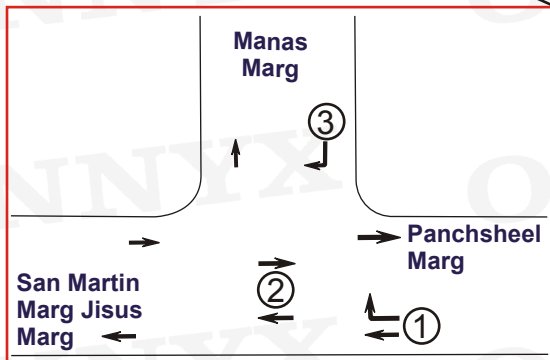

**Junction Name:-San Martin Manas Marg**

**Jn. Code:- N-78**

**District :- NDD**

**Circle :- Chanakyapuri**

**GPS Location : 28.595712, 77.177847**

①      ②      ③

Plan No.	Time	①			②			Total Cycle Time
		Change Interval	Signal	Change Interval	Signal	Change Interval	Signal	
1.	06:00 – 08:00	5	20 Sec.	5	40 Sec.	5	25 Sec.	100 Sec.
2.	08:00 –11:00	5	25 Sec.	5	40 Sec.	5	25 Sec.	105 Sec.
3.	11:00 –17:00	5	20 Sec.	5	50 Sec.	5	30 Sec.	115 Sec.
4.	17:00 – 21:00	5	15 Sec.	5	55 Sec.	5	25 Sec.	110 Sec.
5.	21:00 –23:00	5	15 Sec.	5	45 Sec.	5	15 Sec.	90 Sec.

**SUNDAY BLINKER MODE**

**Signal Timing – 06:00--23:00**

**Blinker Timing – 23:00--06:00**

**Not to scale**

Prepared by : [www.onnyx.in](http://www.onnyx.in)