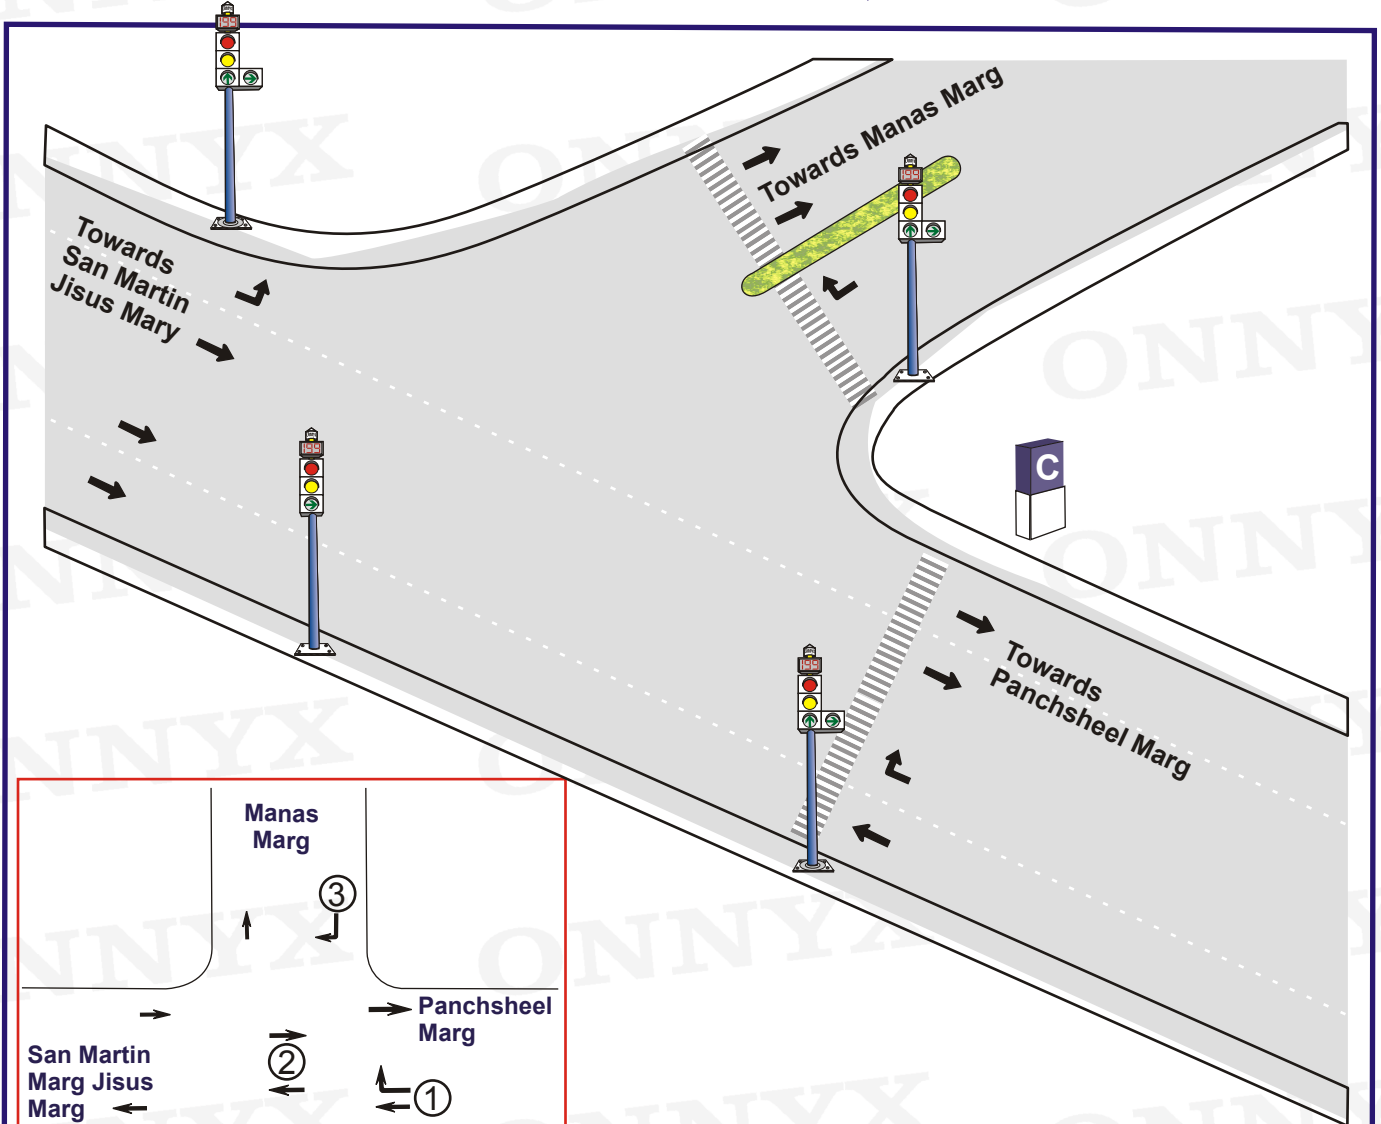

**Junction Name:-San Martin Manas Marg**

**Jn. Code:- N-78**

**District :- NDD**

**Circle :- Chanakyapuri**

**GPS Location : 28.595712, 77.177847**

①      ②      ③

Plan No.	Time	①			②			Total Cycle Time
		Change Interval	Signal	Change Interval	Signal	Change Interval	Signal	
1.	06:00 – 08:00	5	20 Sec.	5	40 Sec.	5	25 Sec.	100 Sec.
2.	08:00 –11:00	5	25 Sec.	5	40 Sec.	5	25 Sec.	105 Sec.
3.	11:00 –17:00	5	20 Sec.	5	50 Sec.	5	30 Sec.	115 Sec.
4.	17:00 – 21:00	5	15 Sec.	5	55 Sec.	5	25 Sec.	110 Sec.
5.	21:00 –23:00	5	15 Sec.	5	45 Sec.	5	15 Sec.	90 Sec.

**SUNDAY BLINKER MODE**

**Signal Timing – 06:00--23:00**

**Blinker Timing – 23:00--06:00**

**Not to scale**

Prepared by : [www.onnyx.in](http://www.onnyx.in)