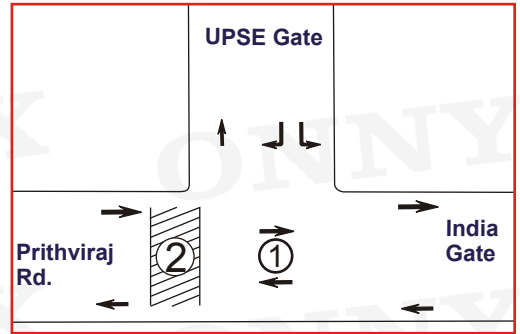

Junction Name:- Shahjahan Road
UPSE Gate

Jn. Code:- N-81
District :- NDD
Circle :- Tilak Marg

GPS Location : 28.608061, 77.227577

Plan No.	Time	①		②		Total Cycle Time
		Change interval	70 Sec.	Change interval	20 Sec.	
1.	06:00-22:30	4	70 Sec.	4	20 Sec.	98 Sec.

Signal Timing – 06:00 – 22:30

Blinker Timing – 22:30 – 06:00

Not to scale

Prepared by : www.onnyx.in