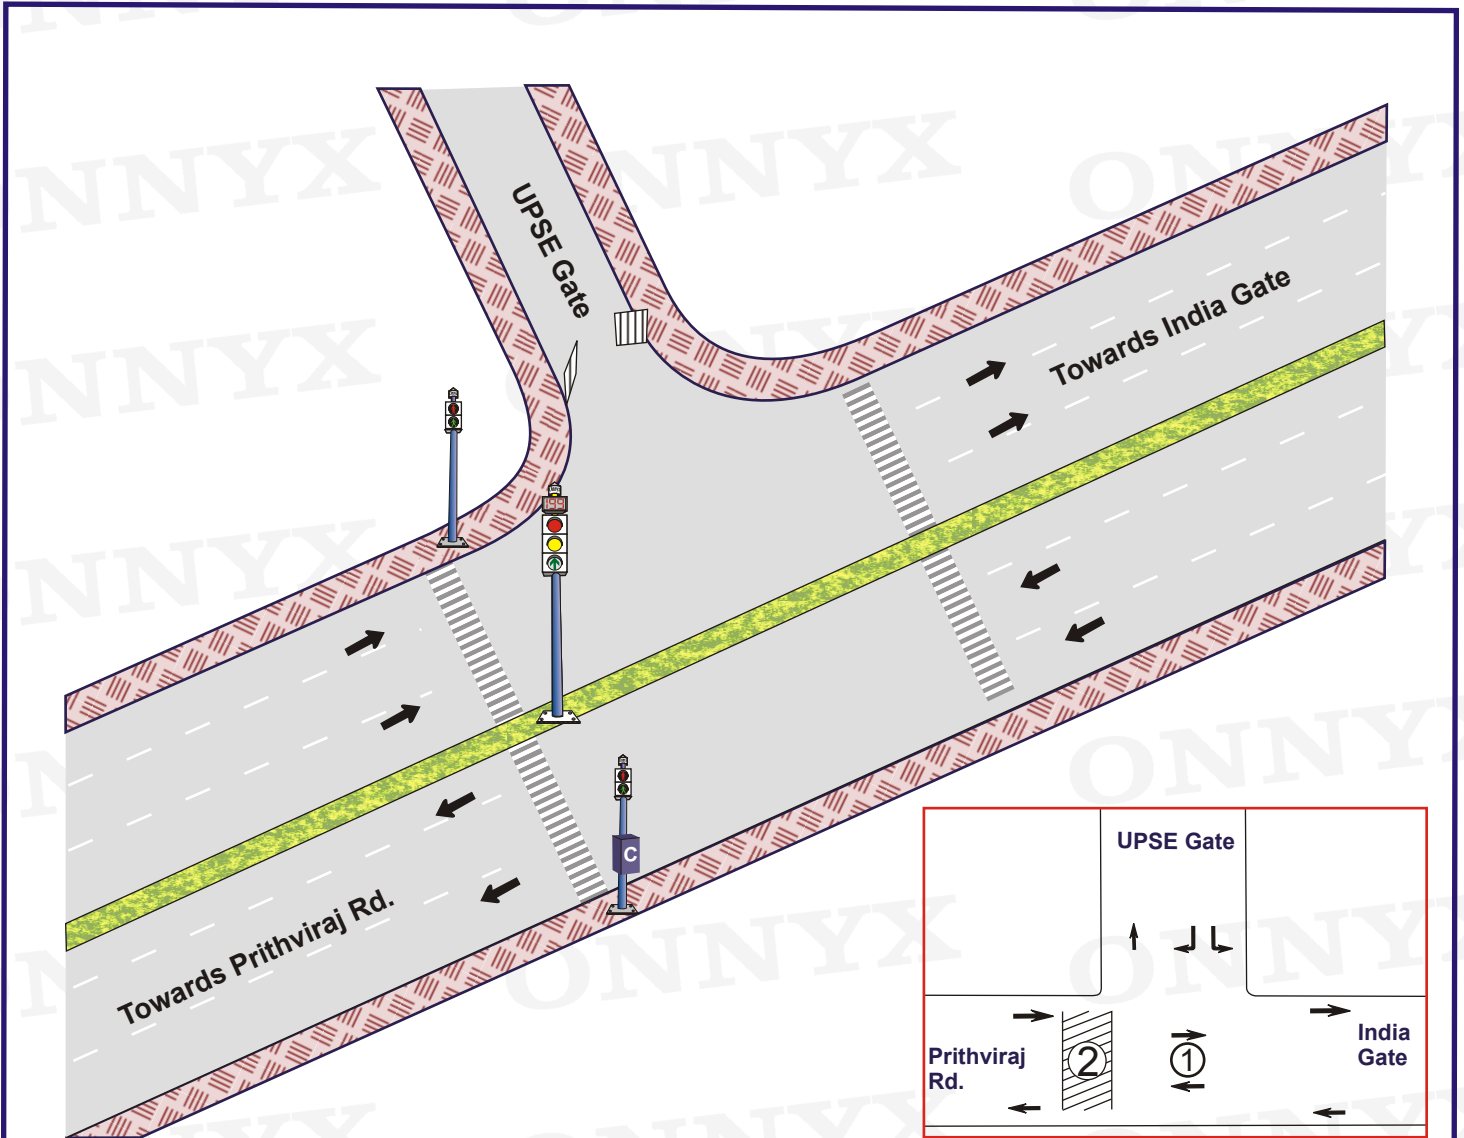

Junction Name:- Shahjahan Road
UPSE Gate

Jn. Code:- N-81
District :- NDD
Circle :- Tilak Marg

GPS Location : 28.608061, 77.227577

Plan No.	Time	①		②		Total Cycle Time
		Change interval	70 Sec.	Change interval	20 Sec.	
1.	06:00-22:30	4	70 Sec.	4	20 Sec.	98 Sec.

Signal Timing – 06:00 – 22:30

Blinker Timing – 22:30 – 06:00

Not to scale

Prepared by : www.onnyx.in