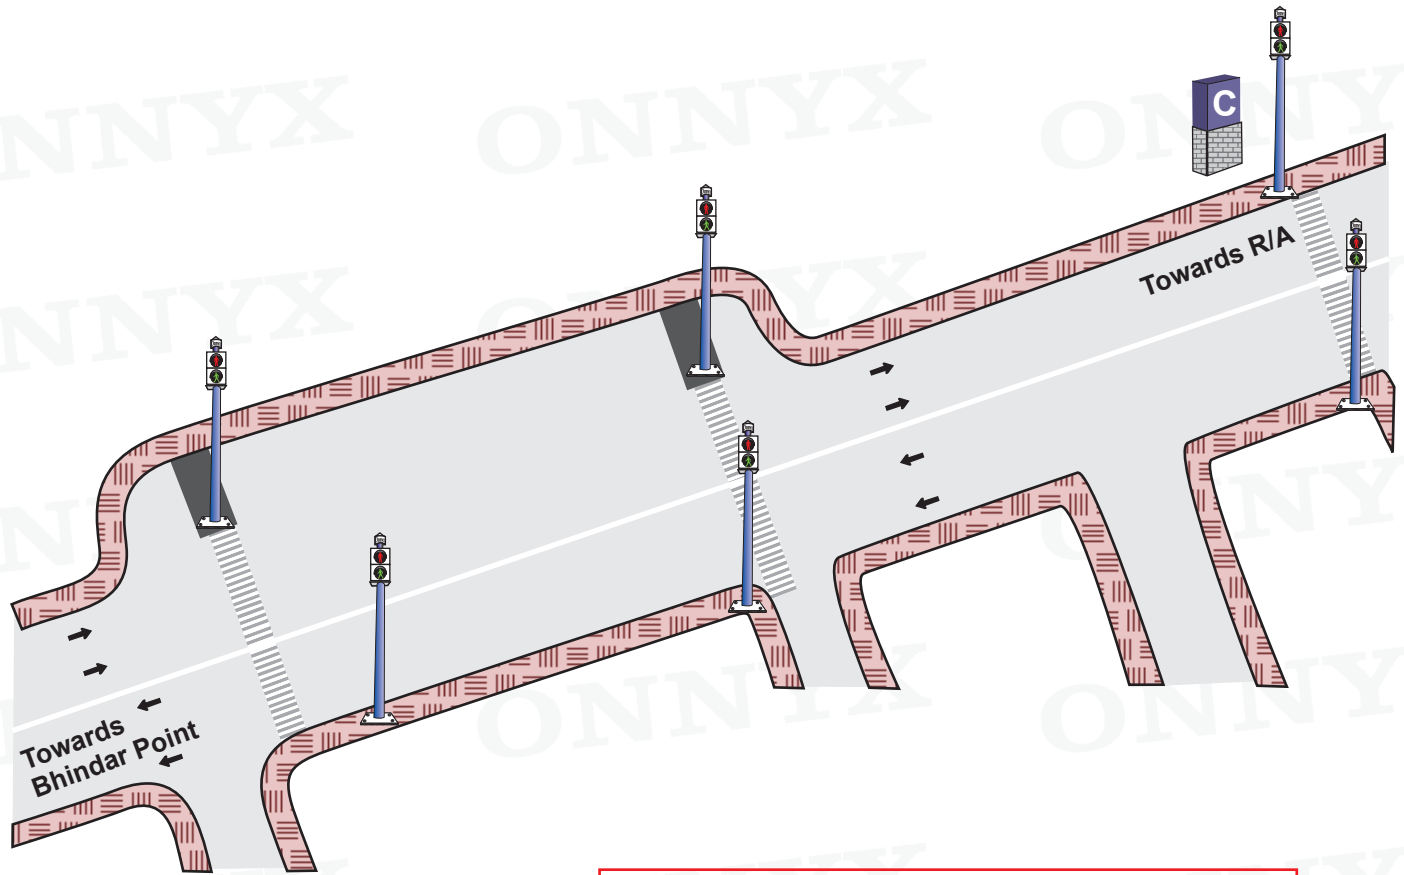

Junction Name:- I. G. Memorial

Jn. Code:- N-89

District :- NDD

Circle :- Chanakyapuri

GPS Location : 28.599532, 77.205739

24 Hours Blinker mode

Not to scale

Prepared by : www.onnyx.in