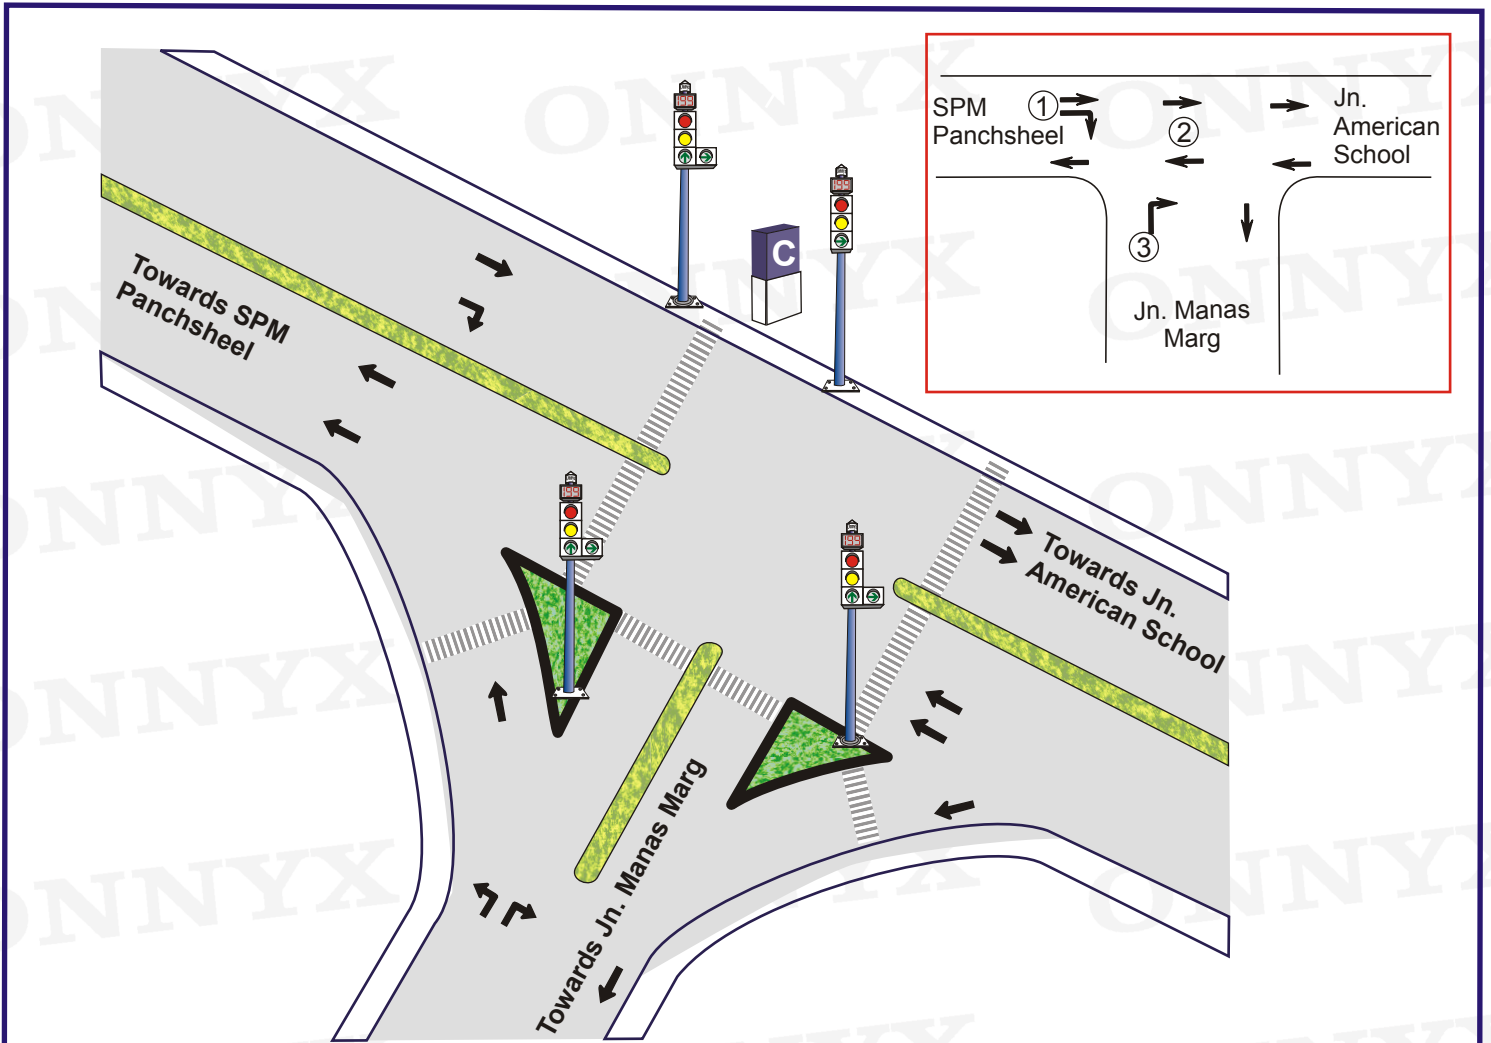

Junction Name:- San Martin, Panchsheel

Jn. Code:- N-94

District :- NDD

Circle :- Chanakyapuri

GPS Location : 28.600677, 77.181967

① ② ③

Plan No.	Time	①		②		③		Total Cycle Time
		Change Interval	Signal	Change Interval	Signal	Change Interval	Signal	
1.	06:00-08:00	5	15 Sec.	5	30 Sec.	5	20 Sec.	80 Sec.
2.	08:00-11:00	5	20 Sec.	5	50 Sec.	5	25 Sec.	110 Sec.
3.	11:00-16:00	5	15 Sec.	5	40 Sec.	5	25 Sec.	95 Sec.
4.	16:00-22:00	5	20 Sec.	5	55 Sec.	5	30 Sec.	120 Sec.
5.	22:00-23:00	5	15 Sec.	5	30 Sec.	5	20 Sec.	80 Sec.

SUNDAY BLINKER MODE

Signal Timing – 06:00 – 23:00

Blinker Timing – 23:00-06:00

Not to scale

Prepared by : www.onnyx.in