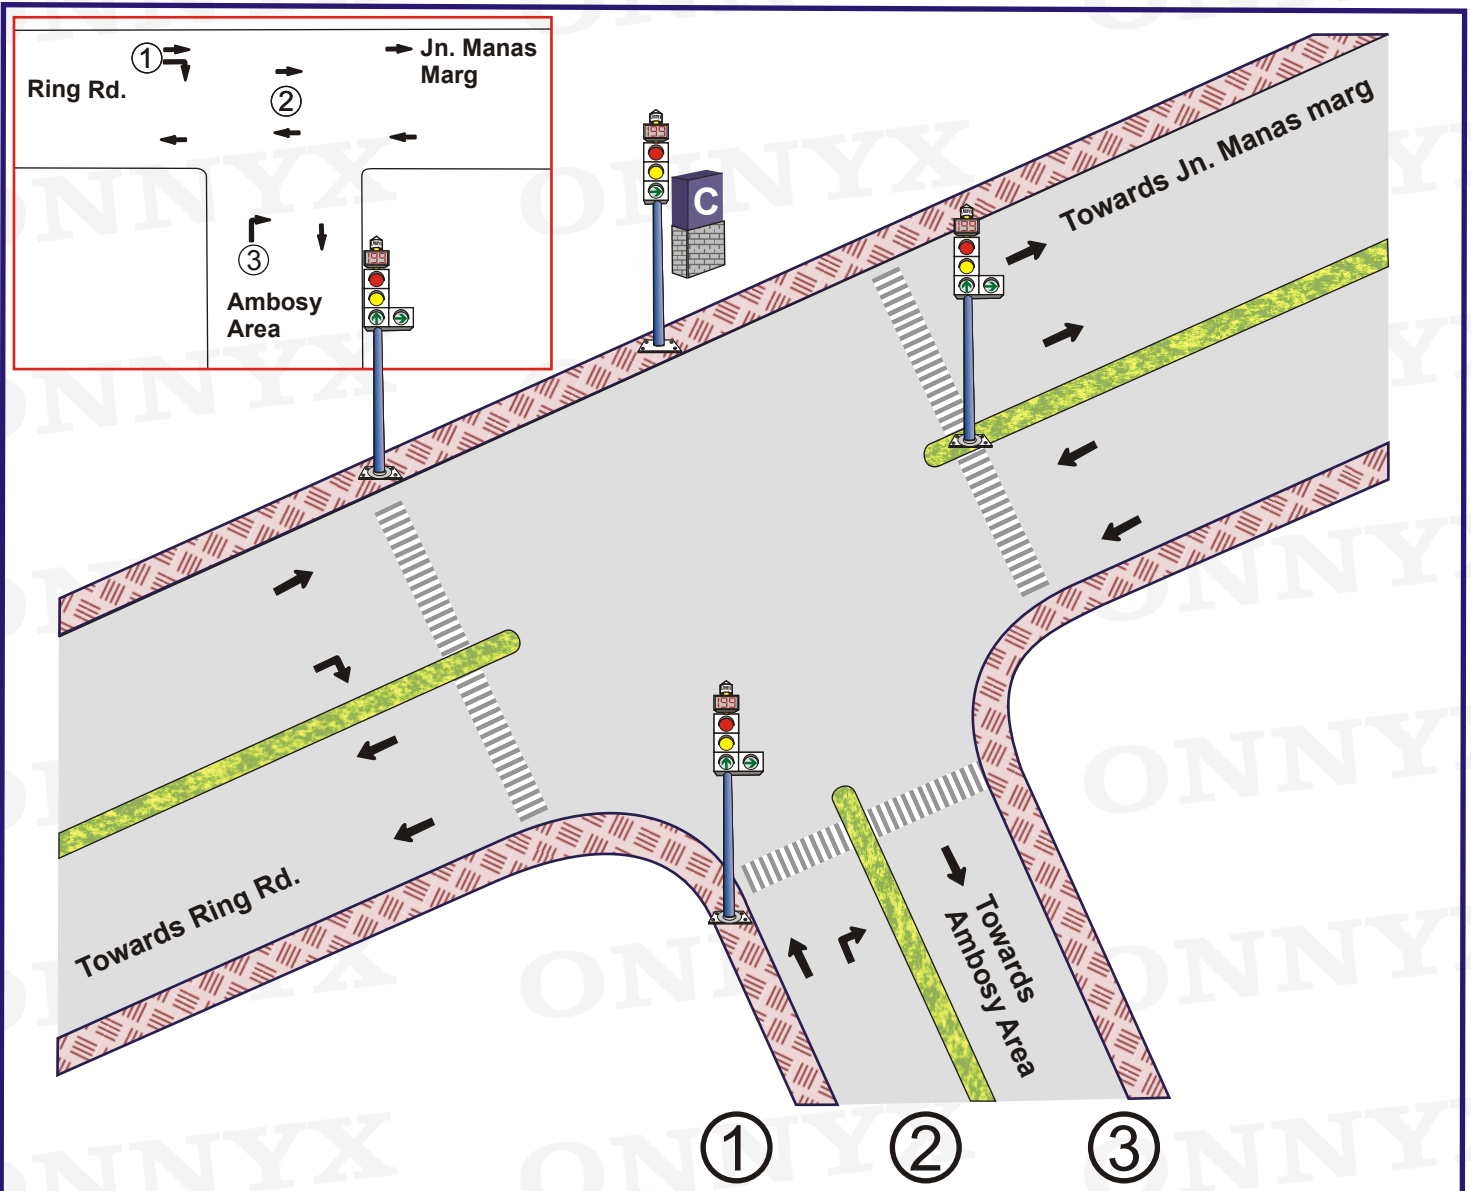

**Junction Name :- San Martin Rd.  
Maitery & JM Collage**

**Jn. Code:- N-95  
District :- NDD  
Circle :- Chanakyapuri**

**GPS Location : 28.593746, 77.176812**

Plan No.	Time	①		②		③		Total Cycle Time
		Change Interval	Signal Icon	Change Interval	Signal Icon	Change Interval	Signal Icon	
1.	06:00-08:00	5	20 Sec.	5	30 Sec.	5	20 Sec.	85 Sec.
2.	08:00-11:00	5	25 Sec.	5	40 Sec.	5	30 Sec.	110 Sec.
3.	11:00-16:00	5	20 Sec.	5	35 Sec.	5	30 Sec.	100 Sec.
4.	16:00-22:00	5	25 Sec.	5	40 Sec.	5	30 Sec.	110 Sec.
5.	22:00-23:00	5	20 Sec.	5	35 Sec.	5	20 Sec.	90 Sec.

**SUNDAY BLINKER MODE**

**Signal Timing – 06:00 – 23:00**

**Blinker Timing – 23:00 – 06:00**

**Not to scale**

Prepared by : [www.onnyx.in](http://www.onnyx.in)