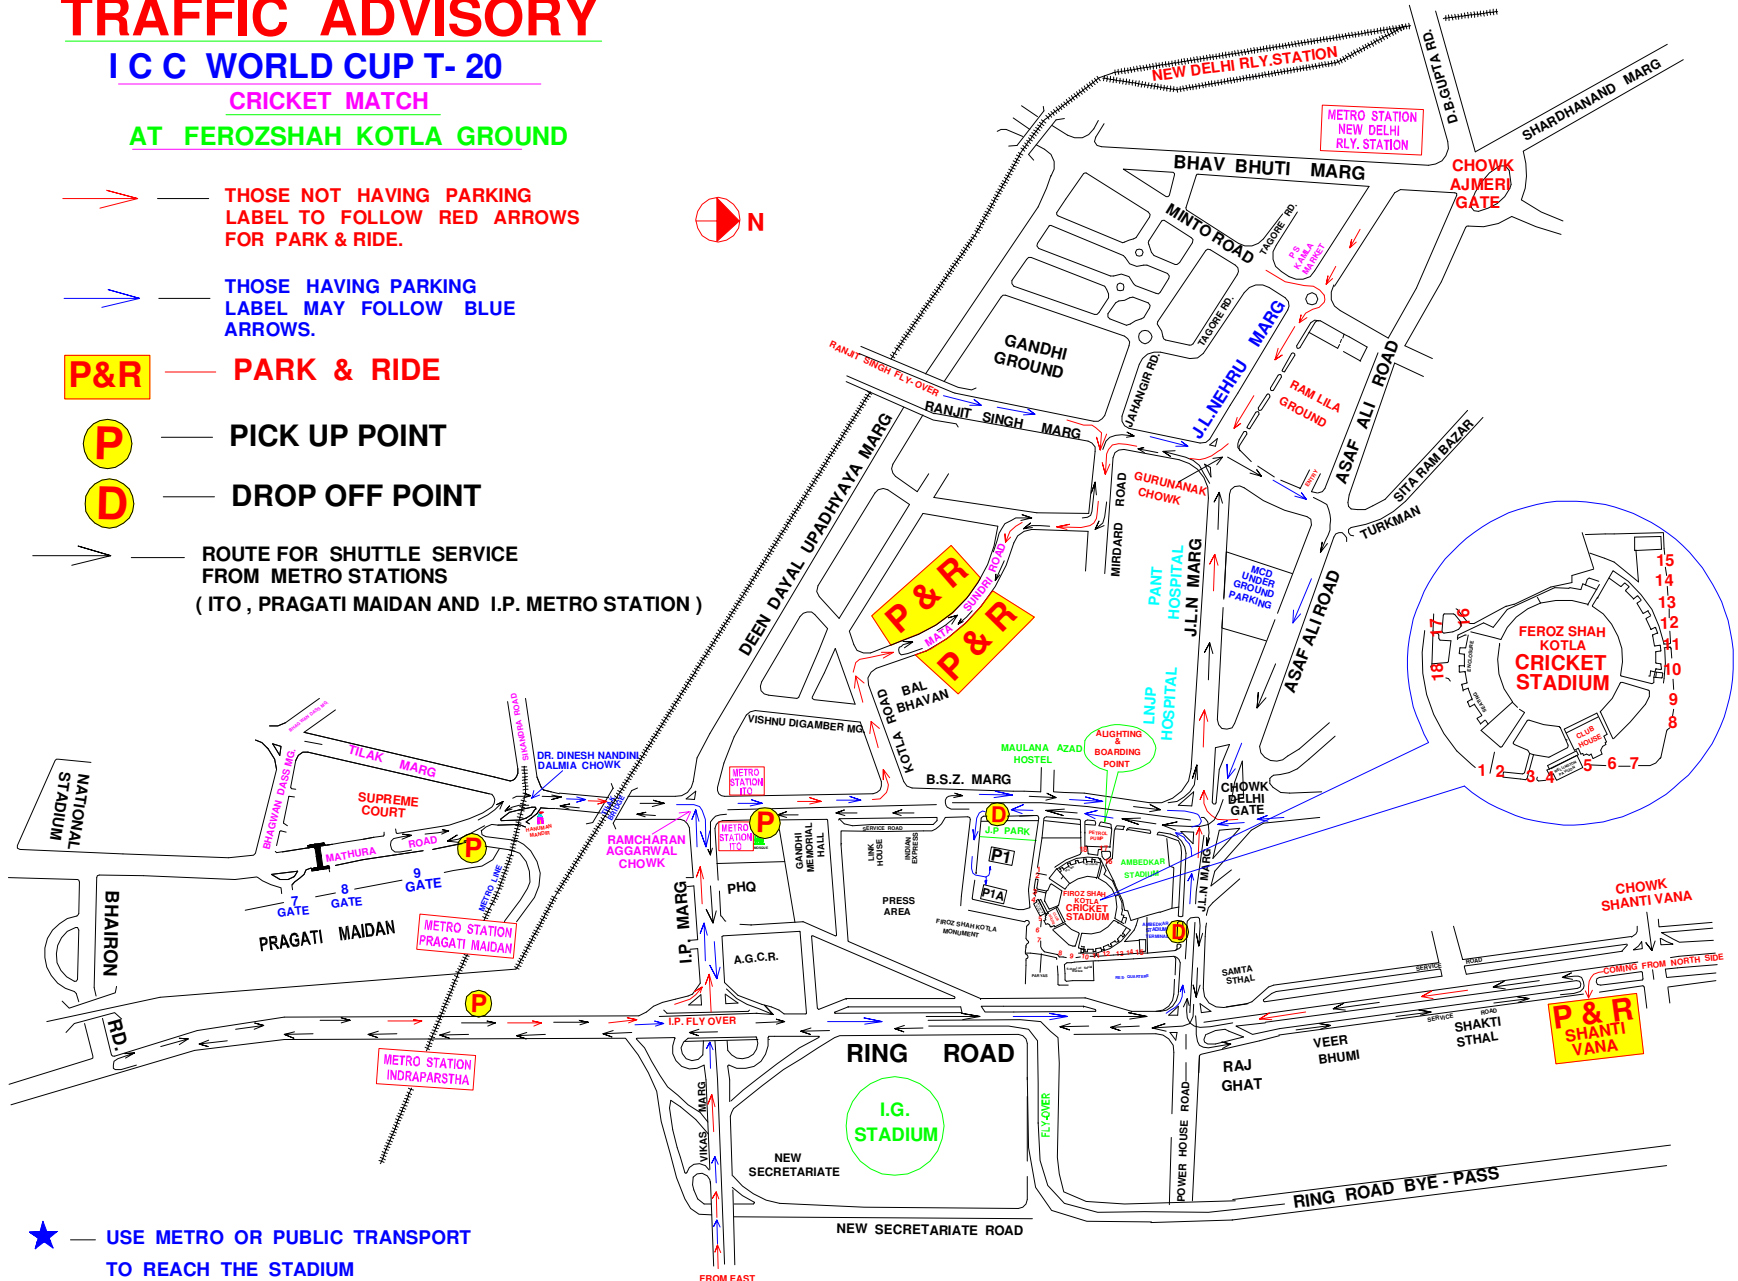

### AT FEROSHAH KOTLA GROUND

➔ — THOSE NOT HAVING PARKING LABEL TO FOLLOW RED ARROWS FOR PARK & RIDE.

➔ — THOSE HAVING PARKING LABEL MAY FOLLOW BLUE ARROWS.

**P&R** — PARK & RIDE

**P** — PICK UP POINT

**D** — DROP OFF POINT

➔ — ROUTE FOR SHUTTLE SERVICE FROM METRO STATIONS (ITO, PRAGATI MAIDAN AND I.P. METRO STATION)

★ — USE METRO OR PUBLIC TRANSPORT TO REACH THE STADIUM