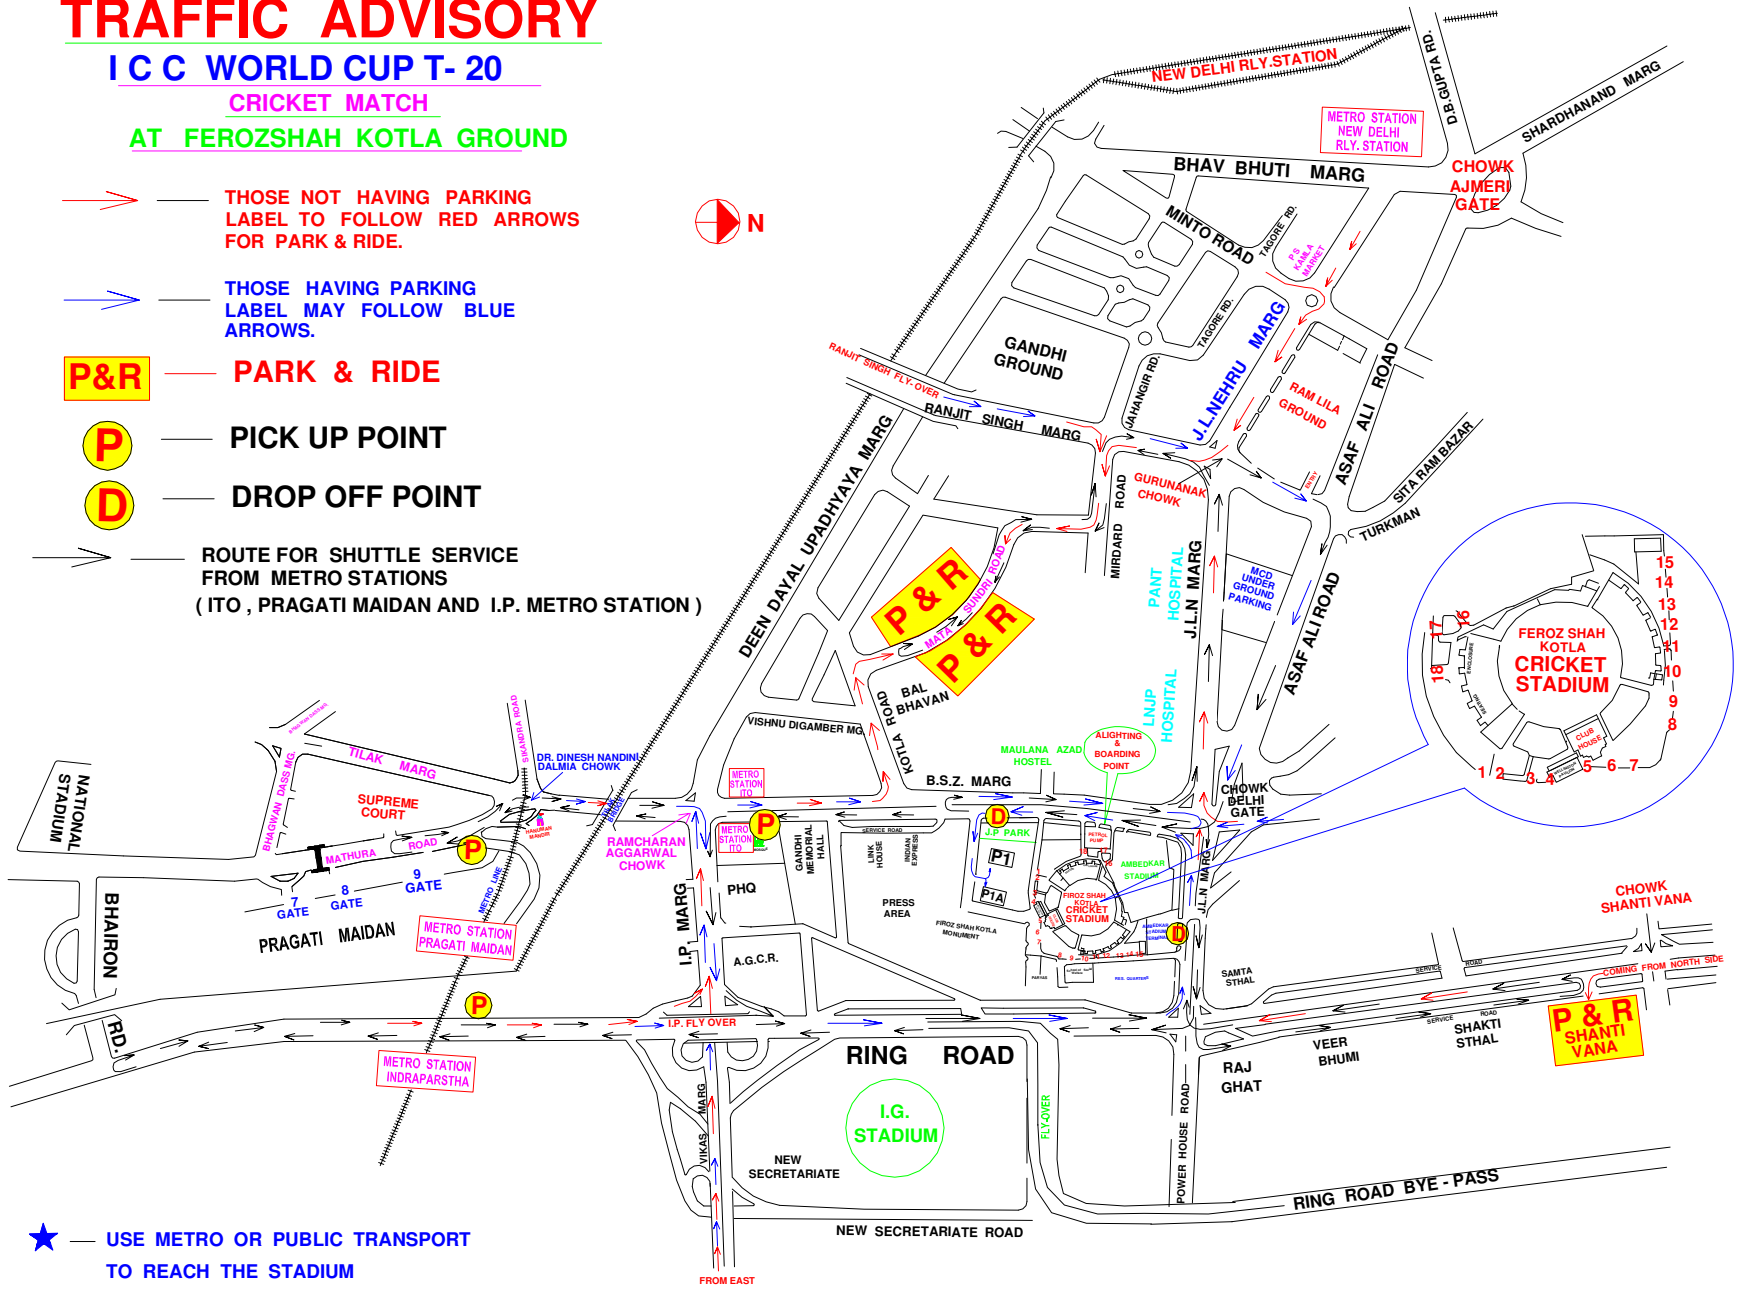

# TRAFFIC ADVISORY

### AT FEROSHAH KOTLA GROUND

-  — THOSE NOT HAVING PARKING LABEL TO FOLLOW RED ARROWS FOR PARK & RIDE.
-  — THOSE HAVING PARKING LABEL MAY FOLLOW BLUE ARROWS.
-  — **PARK & RIDE**
-  — **PICK UP POINT**
-  — **DROP OFF POINT**
-  — ROUTE FOR SHUTTLE SERVICE FROM METRO STATIONS (ITO, PRAGATI MAIDAN AND I.P. METRO STATION)

★ — USE METRO OR PUBLIC TRANSPORT TO REACH THE STADIUM