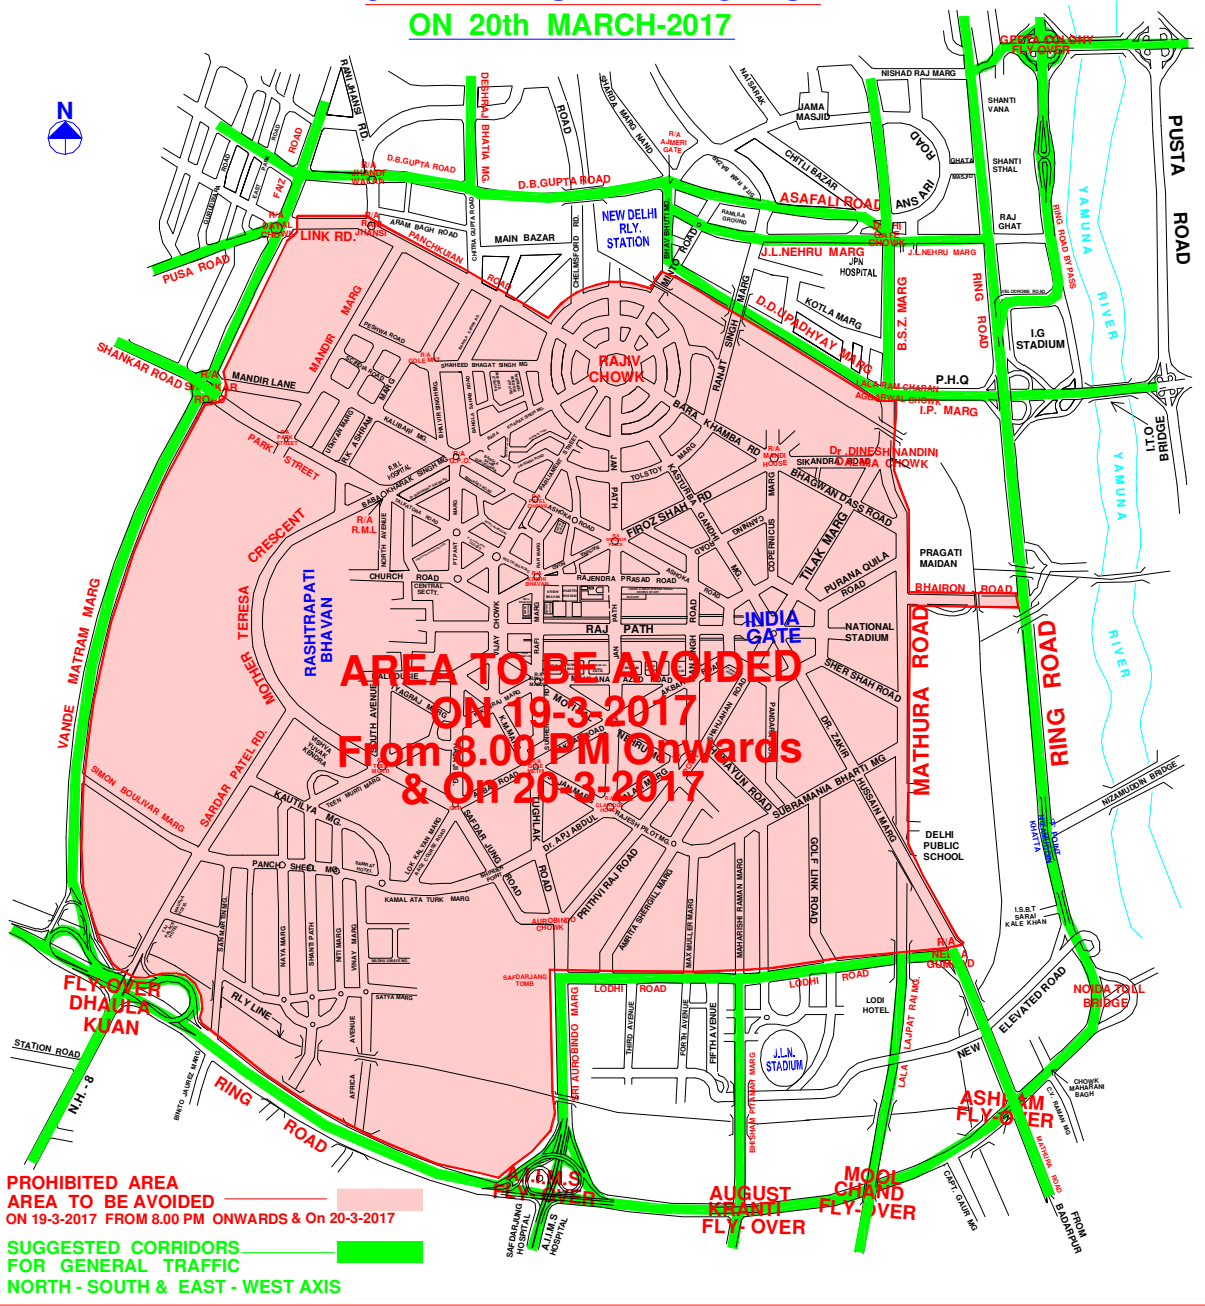

TRAFFIC ADVISORY

JAT ARAKSHAN PROTEST

ON 20th MARCH-2017

AREA TO BE AVOIDED
 ON 19-3-2017
 From 8.00 PM Onwards
 & On 20-3-2017

PROHIBITED AREA
 AREA TO BE AVOIDED
 ON 19-3-2017 FROM 8.00 PM ONWARDS & On 20-3-2017

SUGGESTED CORRIDORS
 FOR GENERAL TRAFFIC
 NORTH - SOUTH & EAST - WEST AXIS

AUGUST
 FLY-OVER

MOOL
 CHAND
 FLY-OVER

ASHRAM
 FLY-OVER